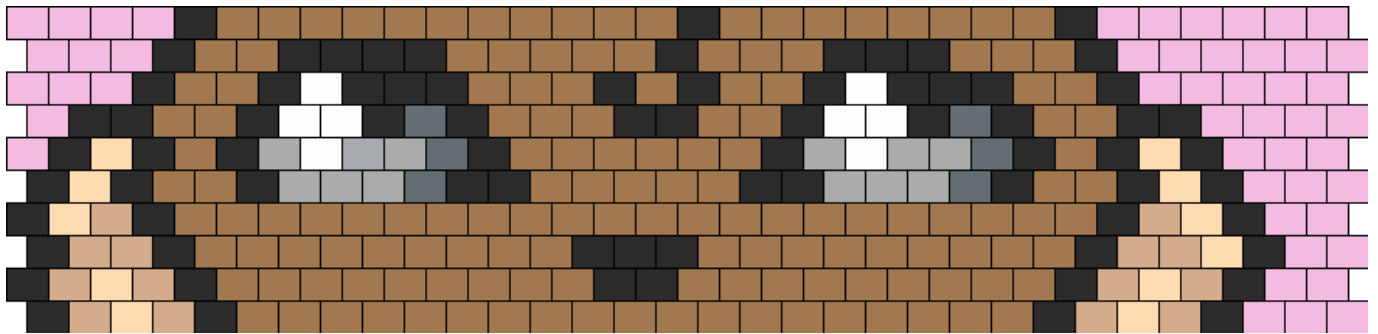

Eevee Peyote Cuff Pokemon Kandi Pattern

Created by: Avriecce

32 columns wide x 10 rows tall

76	11	8	1	6	145	11	48	14
----	----	---	---	---	-----	----	----	----