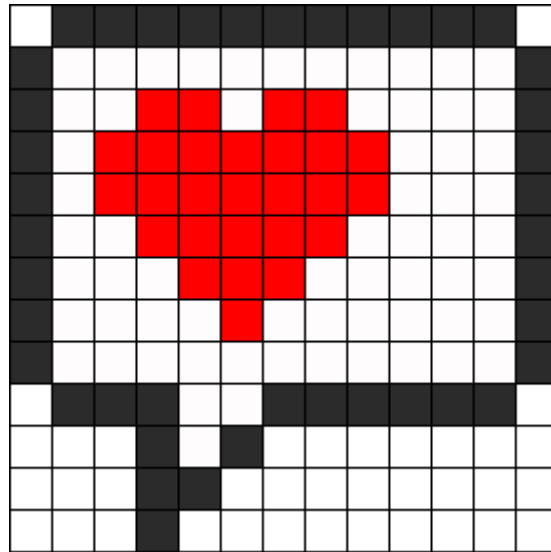

Chatty Heart Kandi Pattern

Created by: meej2nes

13 columns wide x 13 rows tall

64

41

27