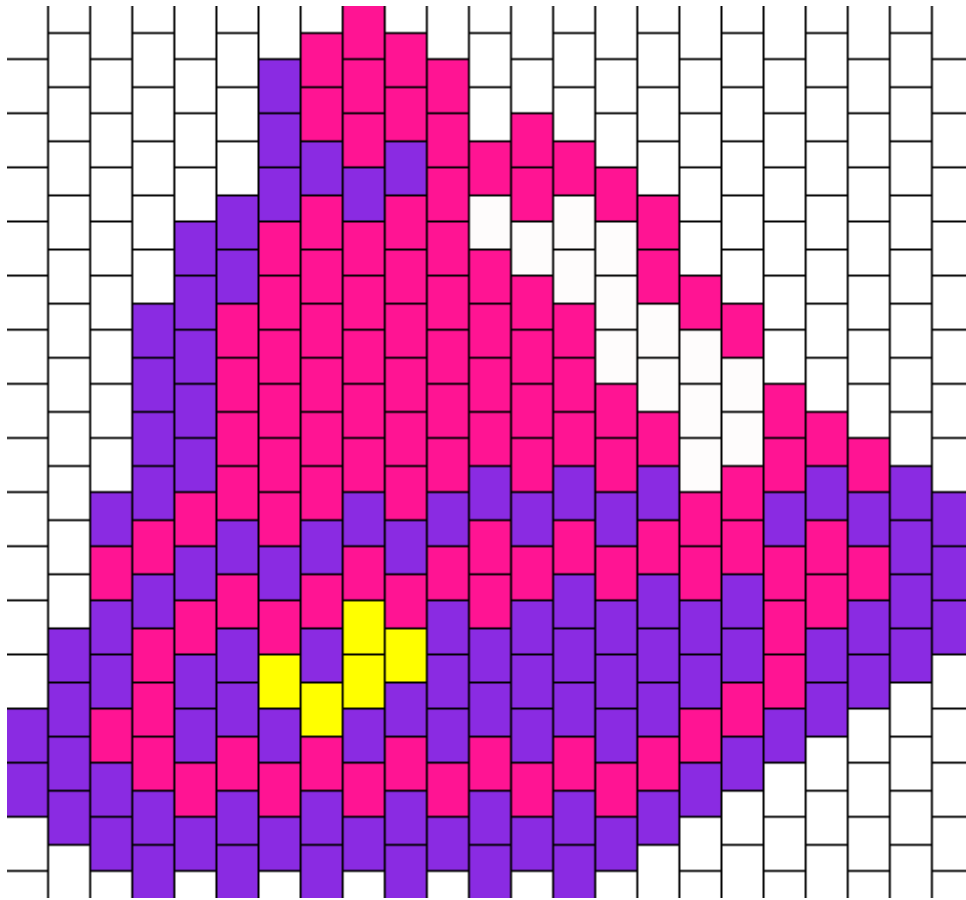

Taco Bell Kandi Pattern

Created by: rainbowravekitten

22 columns wide x 16 rows tall

113	106	14	5
-----	-----	----	---