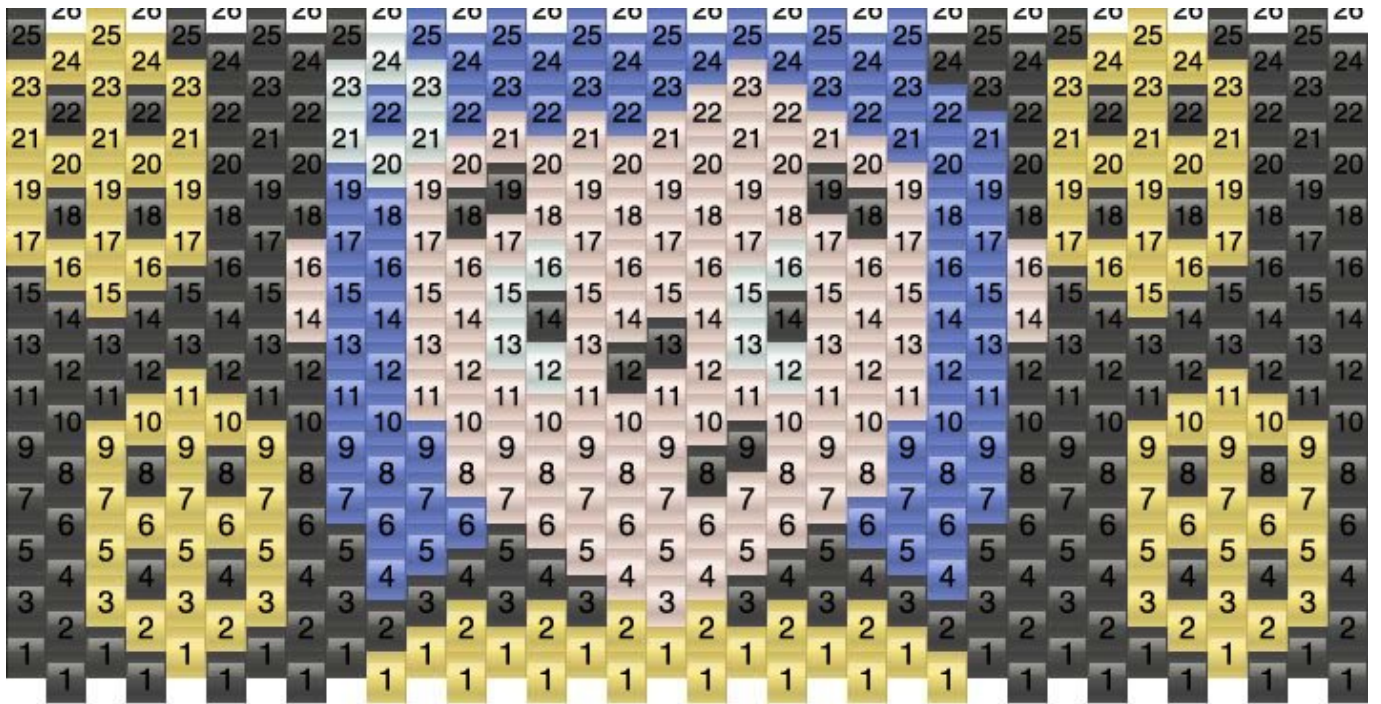

# Coraline Kandi Pattern

Created by: Crumpet

34 columns wide x 13 rows tall

Black: 171   Yellow: 101   Champagne: 91   14   Dark Blue: 65