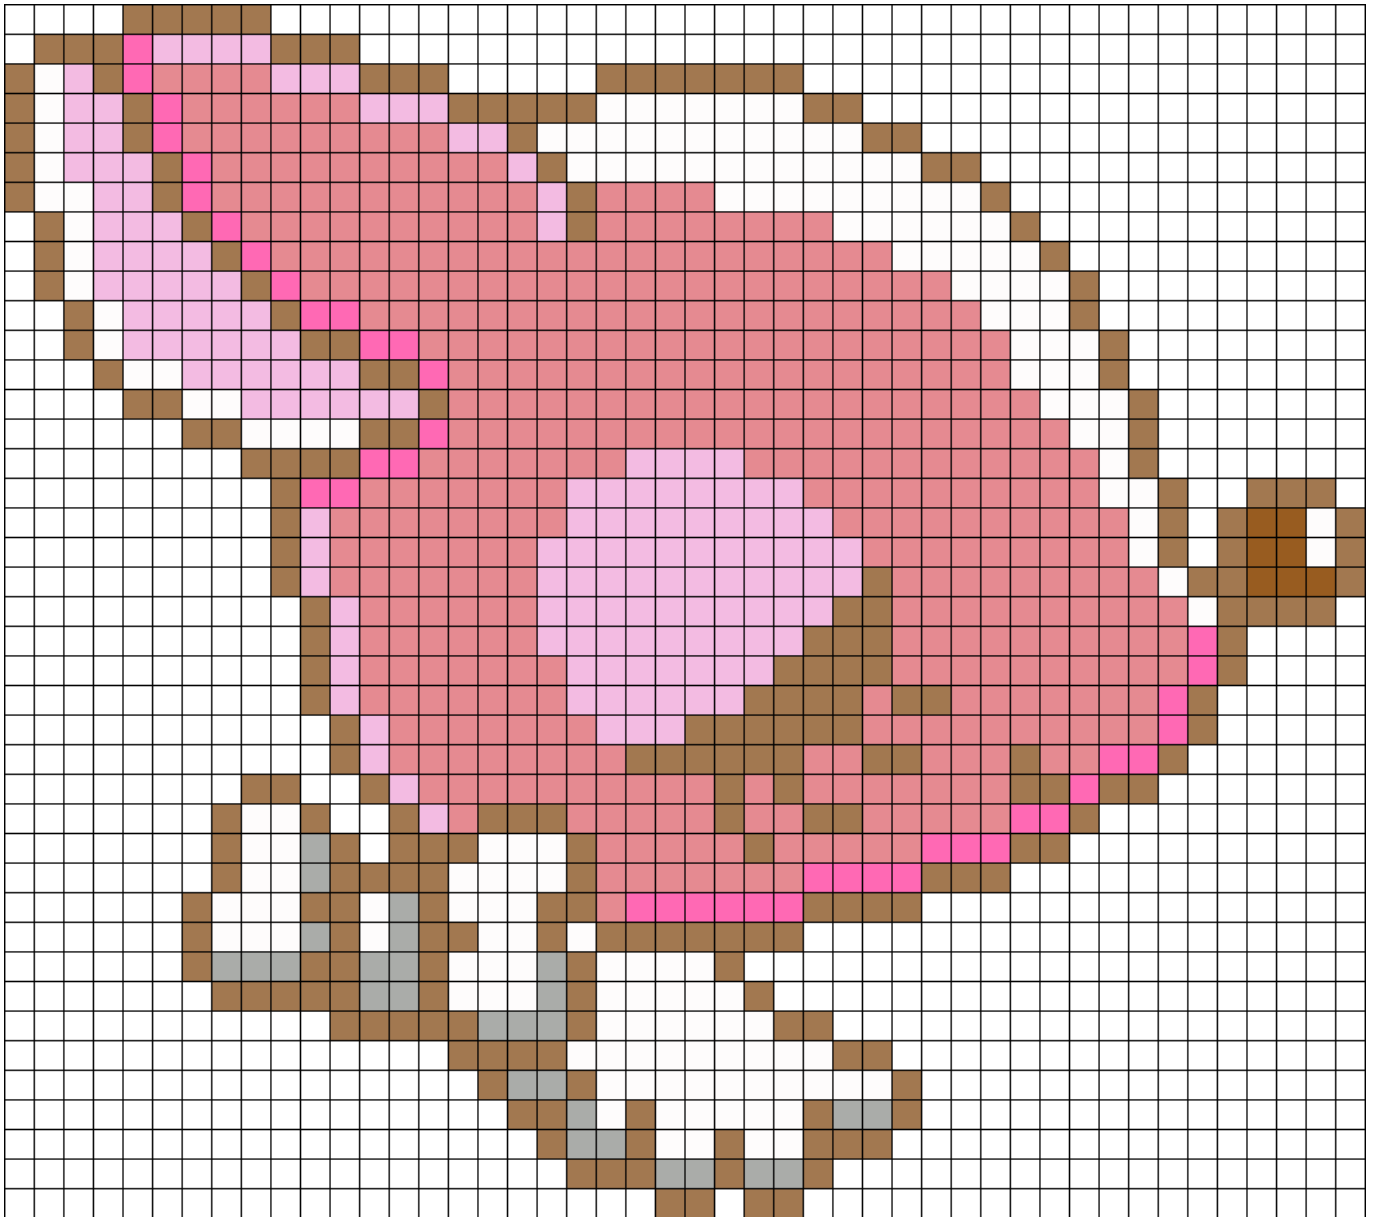

Pink Deer Kandi Pattern

Created by: hamster_cheeks

46 columns wide x 41 rows tall

437	254	173	149	41	28	7
-----	-----	-----	-----	----	----	---