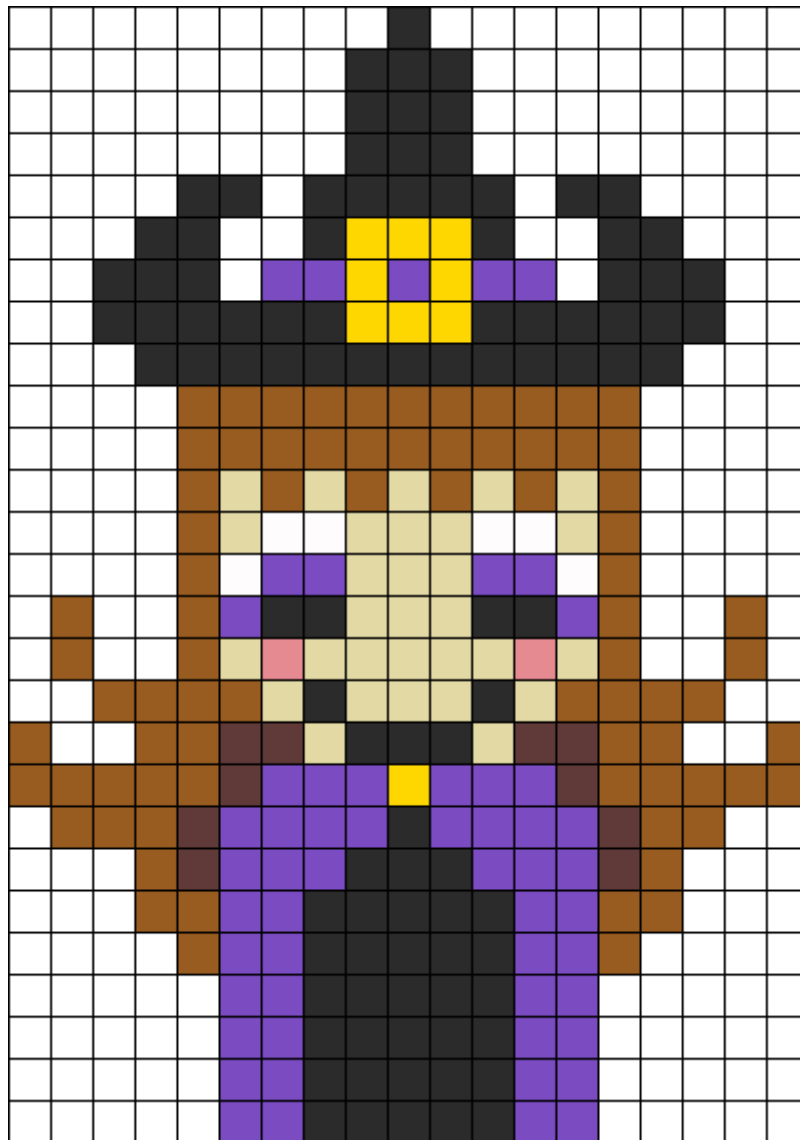

# Cute Witch Kandi Pattern

Created by: GingerCandE

19 columns wide x 27 rows tall

99	77	55	30	10	9	2	6
----	----	----	----	----	---	---	---