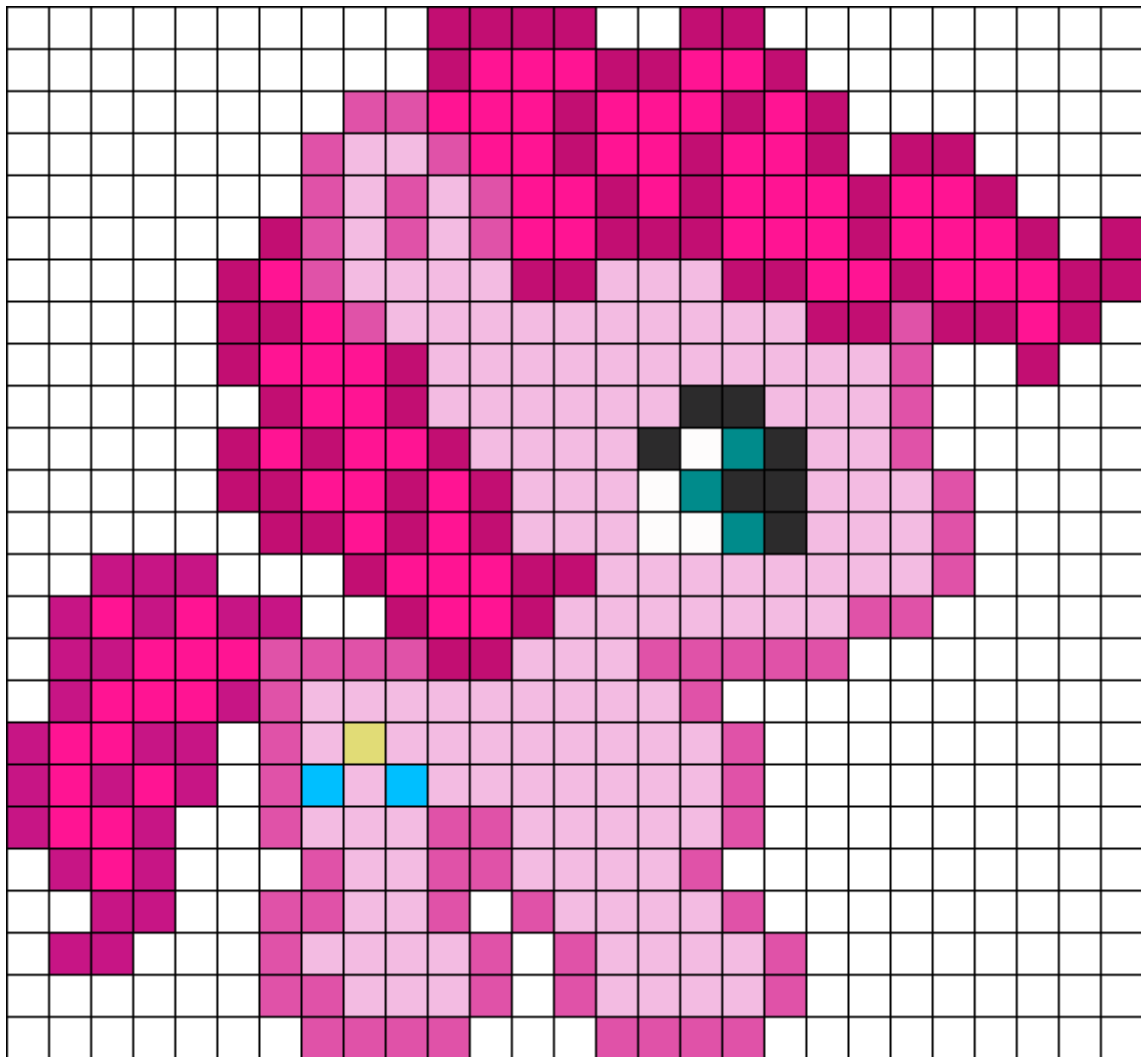

# Cute Pinky Pie Kandi Pattern

Created by: KiaKittenn

27 columns wide x 25 rows tall

140	75	67	66	25	7	4	3	2	1
-----	----	----	----	----	---	---	---	---	---