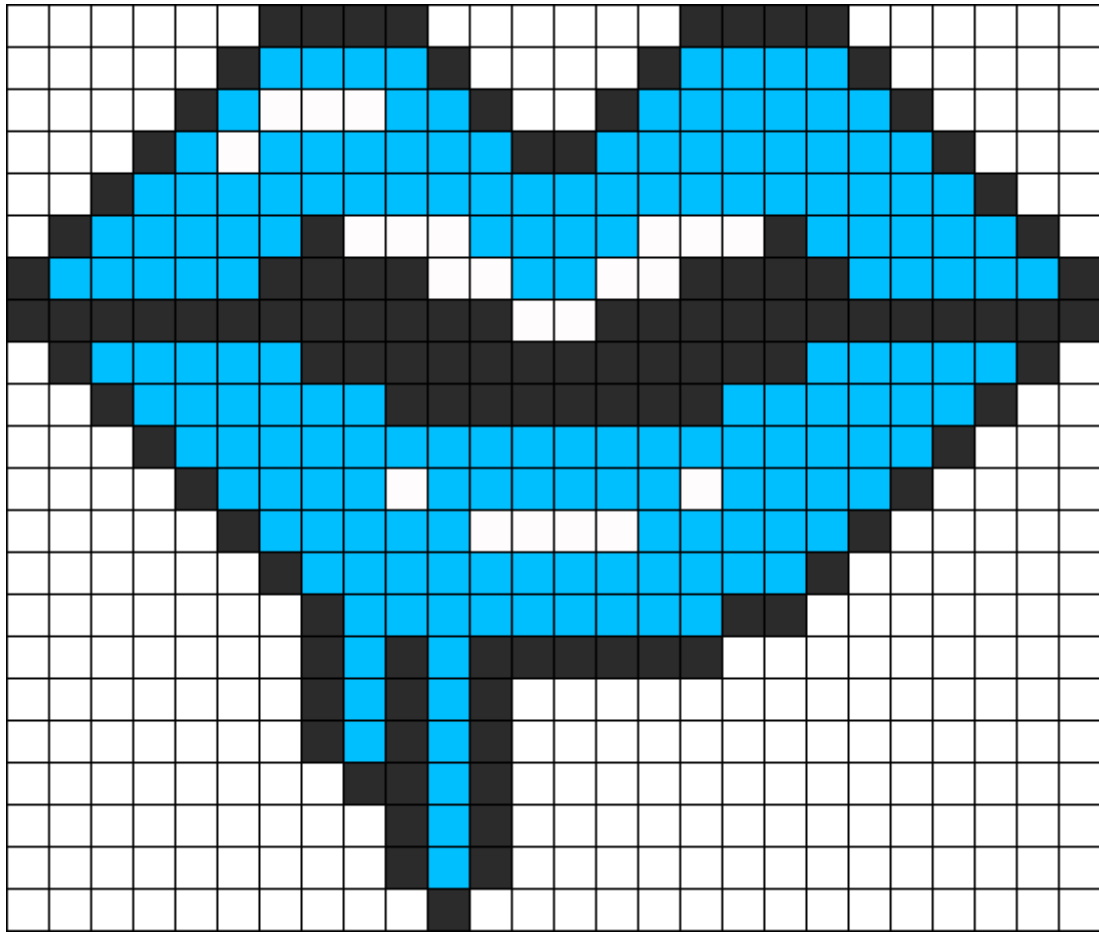

Melting Lips Kandi Pattern

Created by: blackxdiamond14

26 columns wide x 22 rows tall

172

117

22