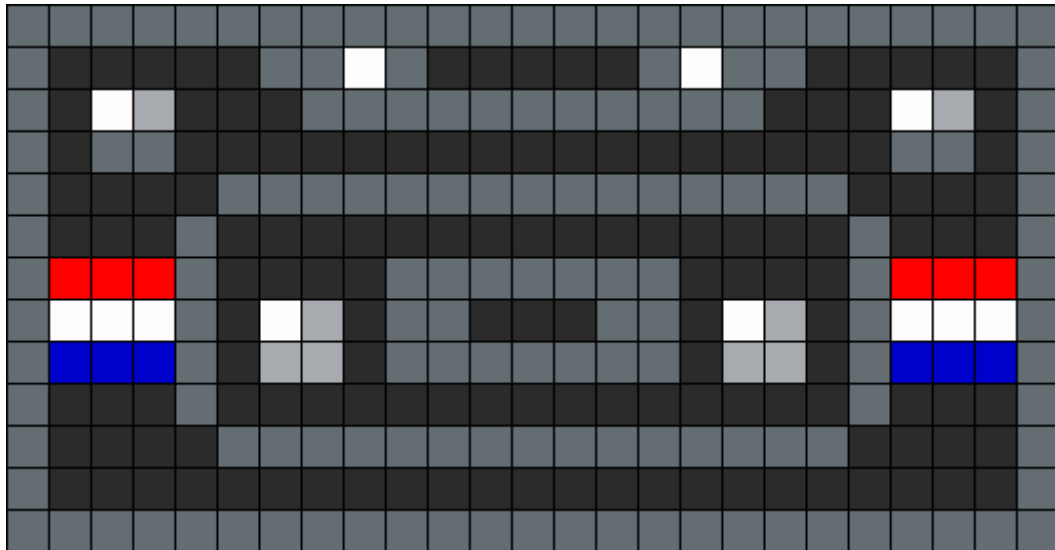

# Cassette Tape Kandi Pattern

Created by: Cami\_and\_Fawn

25 columns wide x 13 rows tall

142	151	12	8	6	6
-----	-----	----	---	---	---