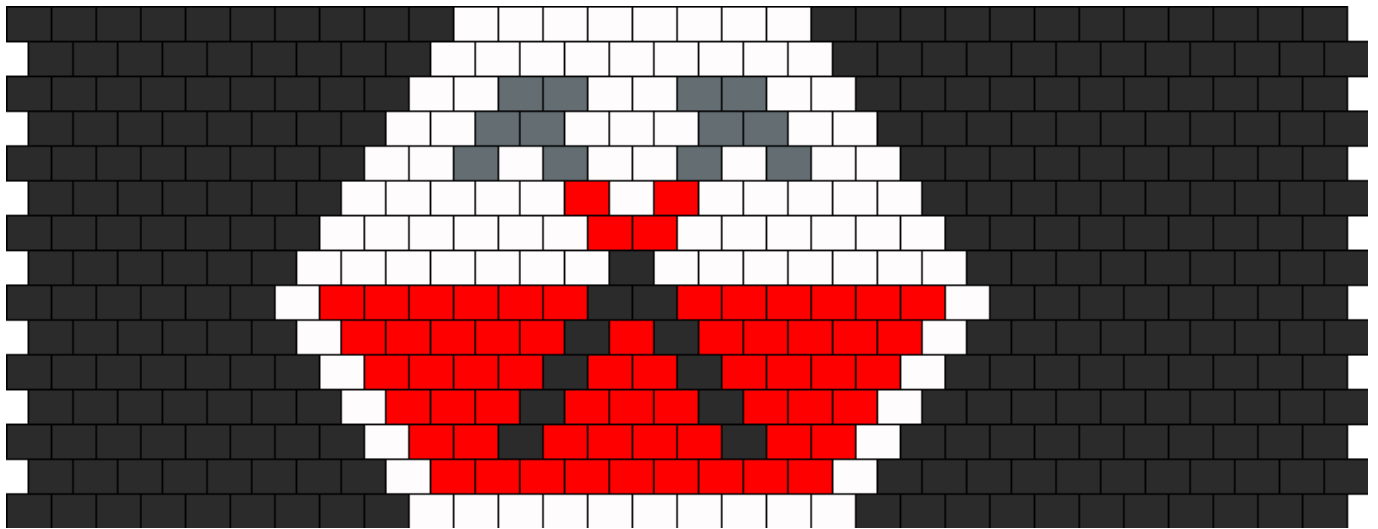

Pink Floyd The Wall Kandi Pattern

Created by: mmandell43

30 columns wide x 15 rows tall

63	97	282	12
----	----	-----	----