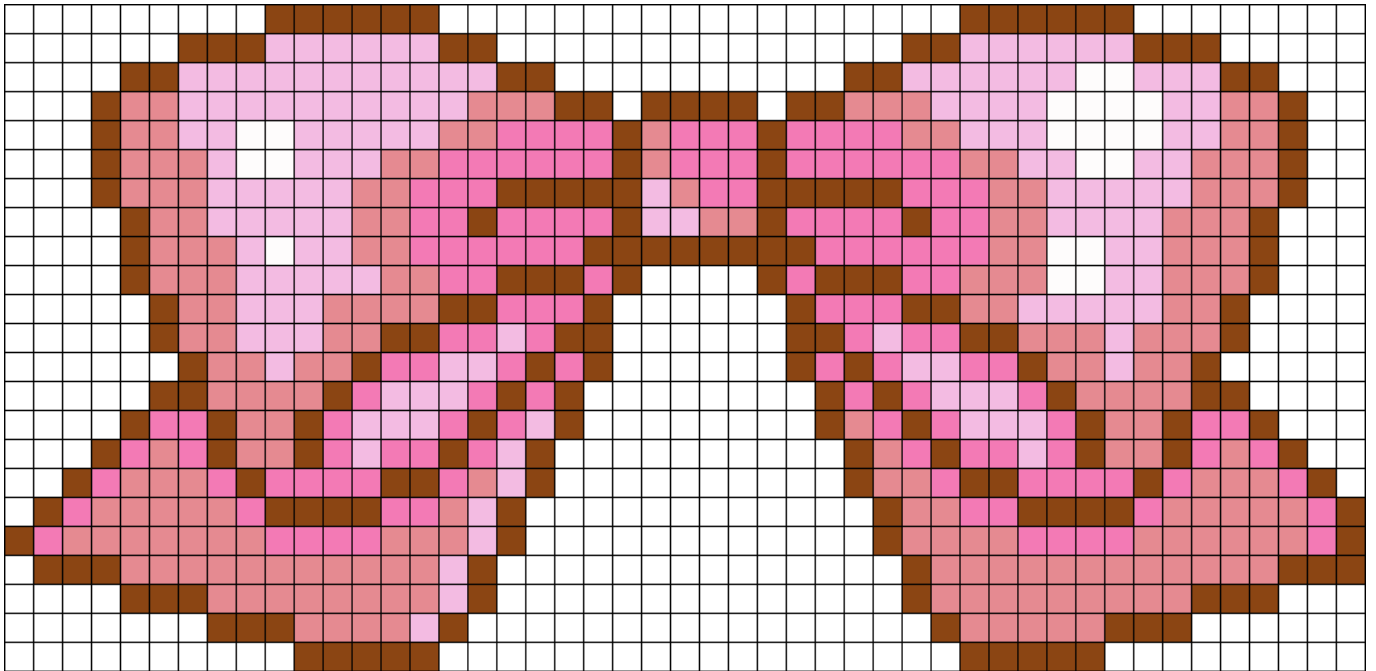

Cute Pink Bow Kandi Pattern

Created by: AliceElectrikk

47 columns wide x 23 rows tall

212

202

144

144

21