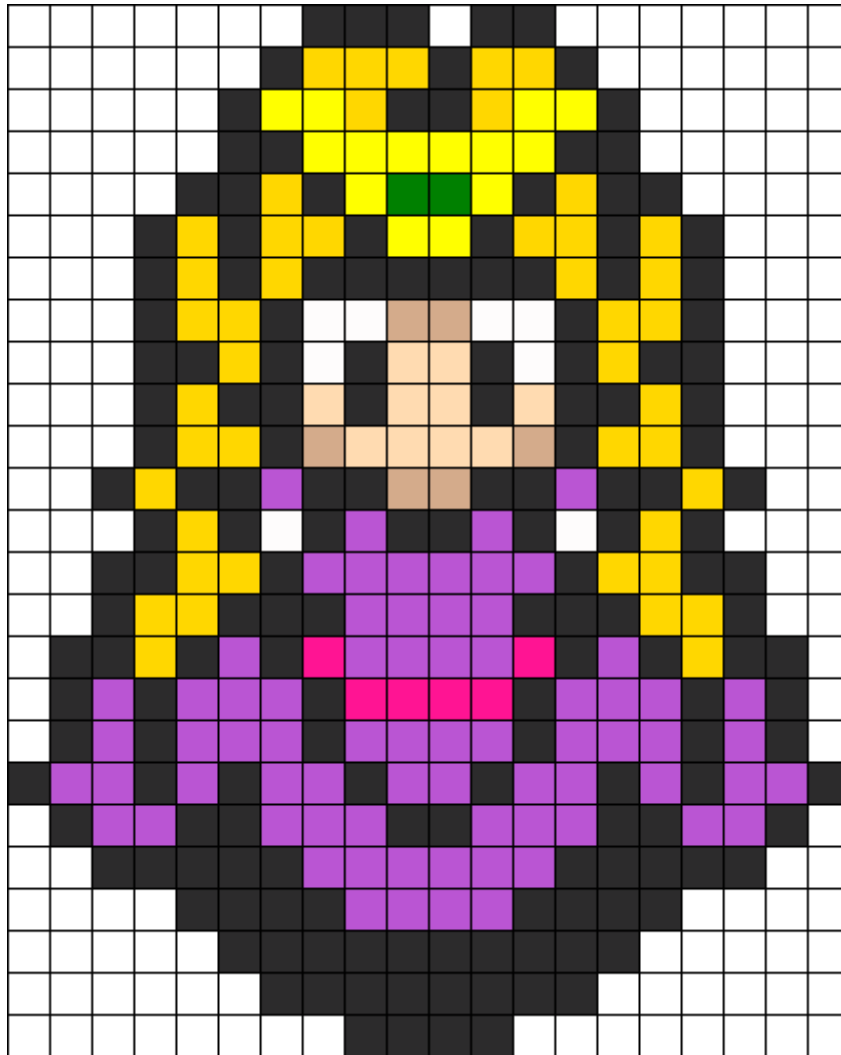

# Princess Zelda Kandi Pattern

Created by: Cami\_and\_Fawn

20 columns wide x 25 rows tall

170	72	45	14	10	8	6	6	2
-----	----	----	----	----	---	---	---	---