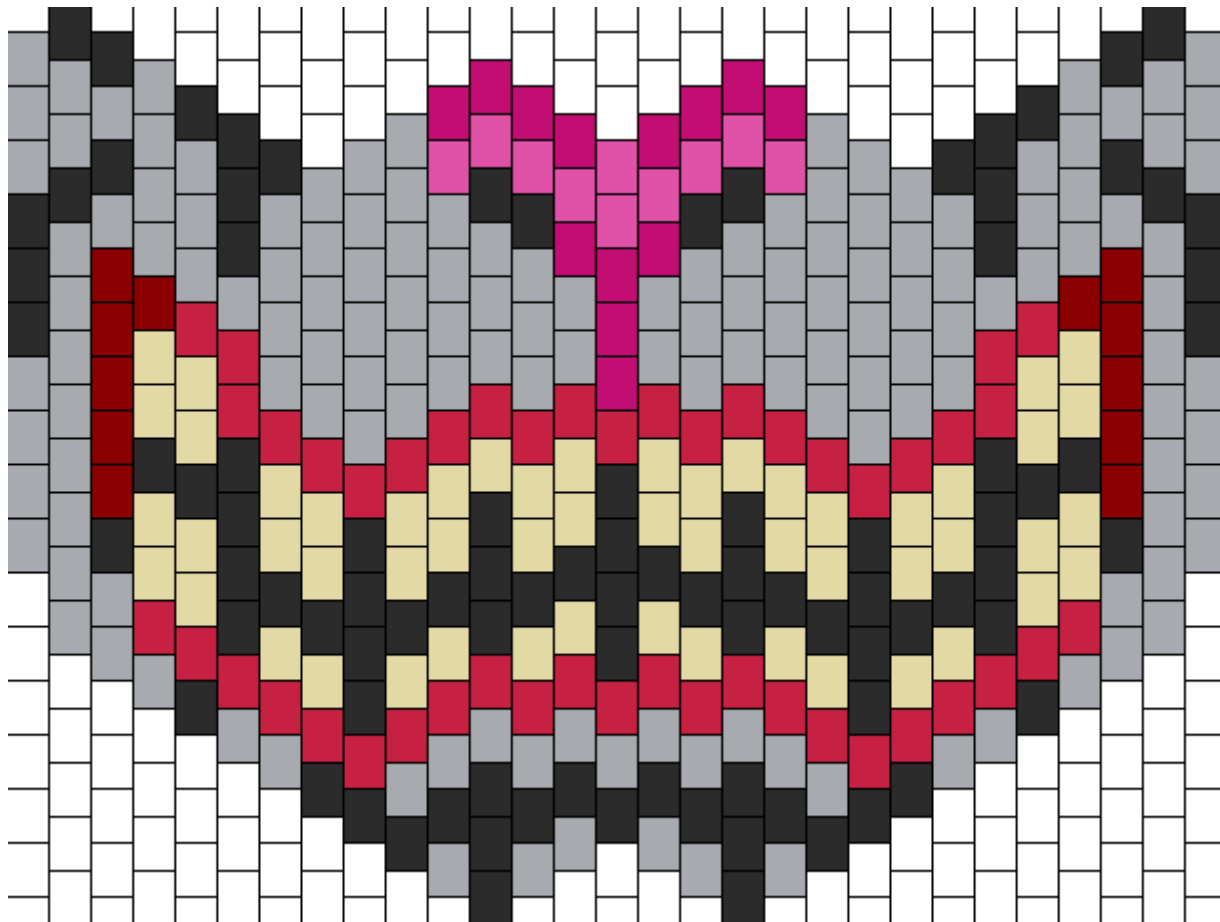

American Mcgee Inspired Cheshire Cat Mask Kandi Pattern

Created by: Rayven

28 columns wide x 16 rows tall

147	93	54	46	13	12	10
-----	----	----	----	----	----	----