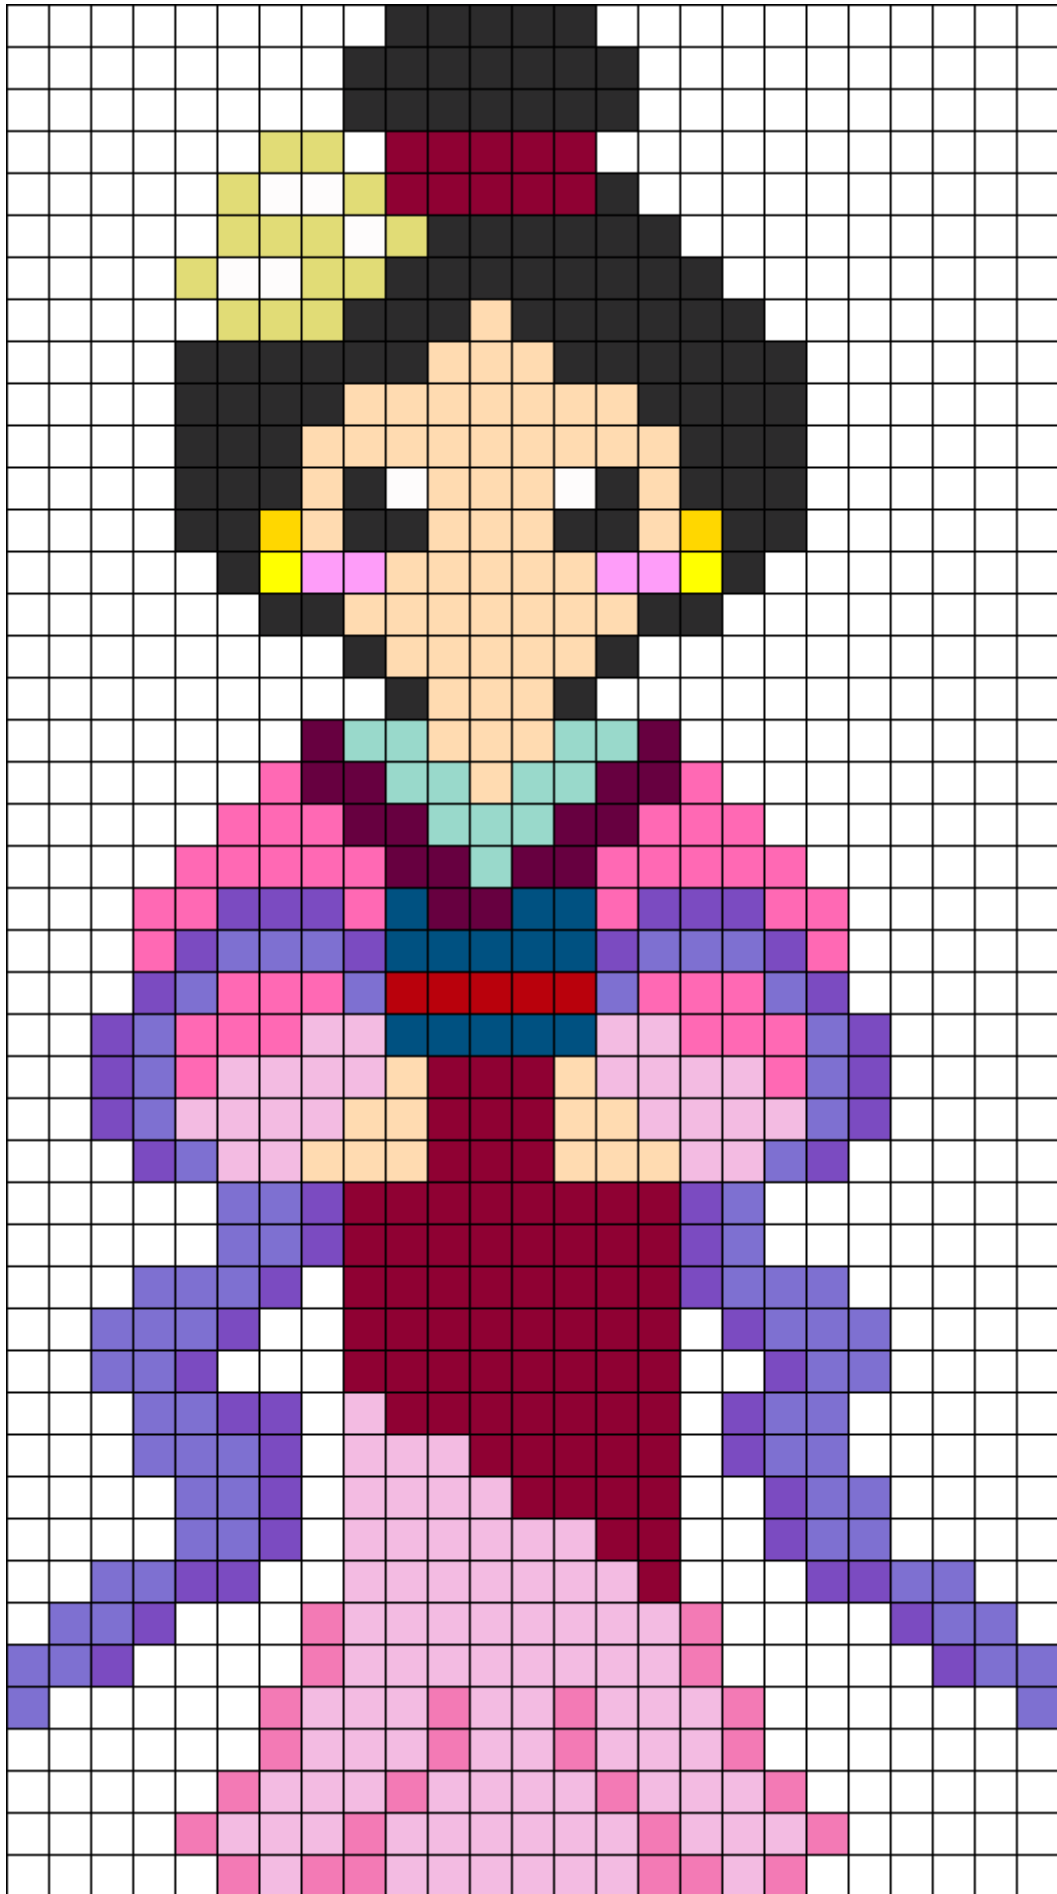

Mulan Kandi Pattern

Created by: RavenRose

25 columns wide x 45 rows tall

107	95	78	71	66	47	40	26	16	14	13	12	7
5	4	2	2									