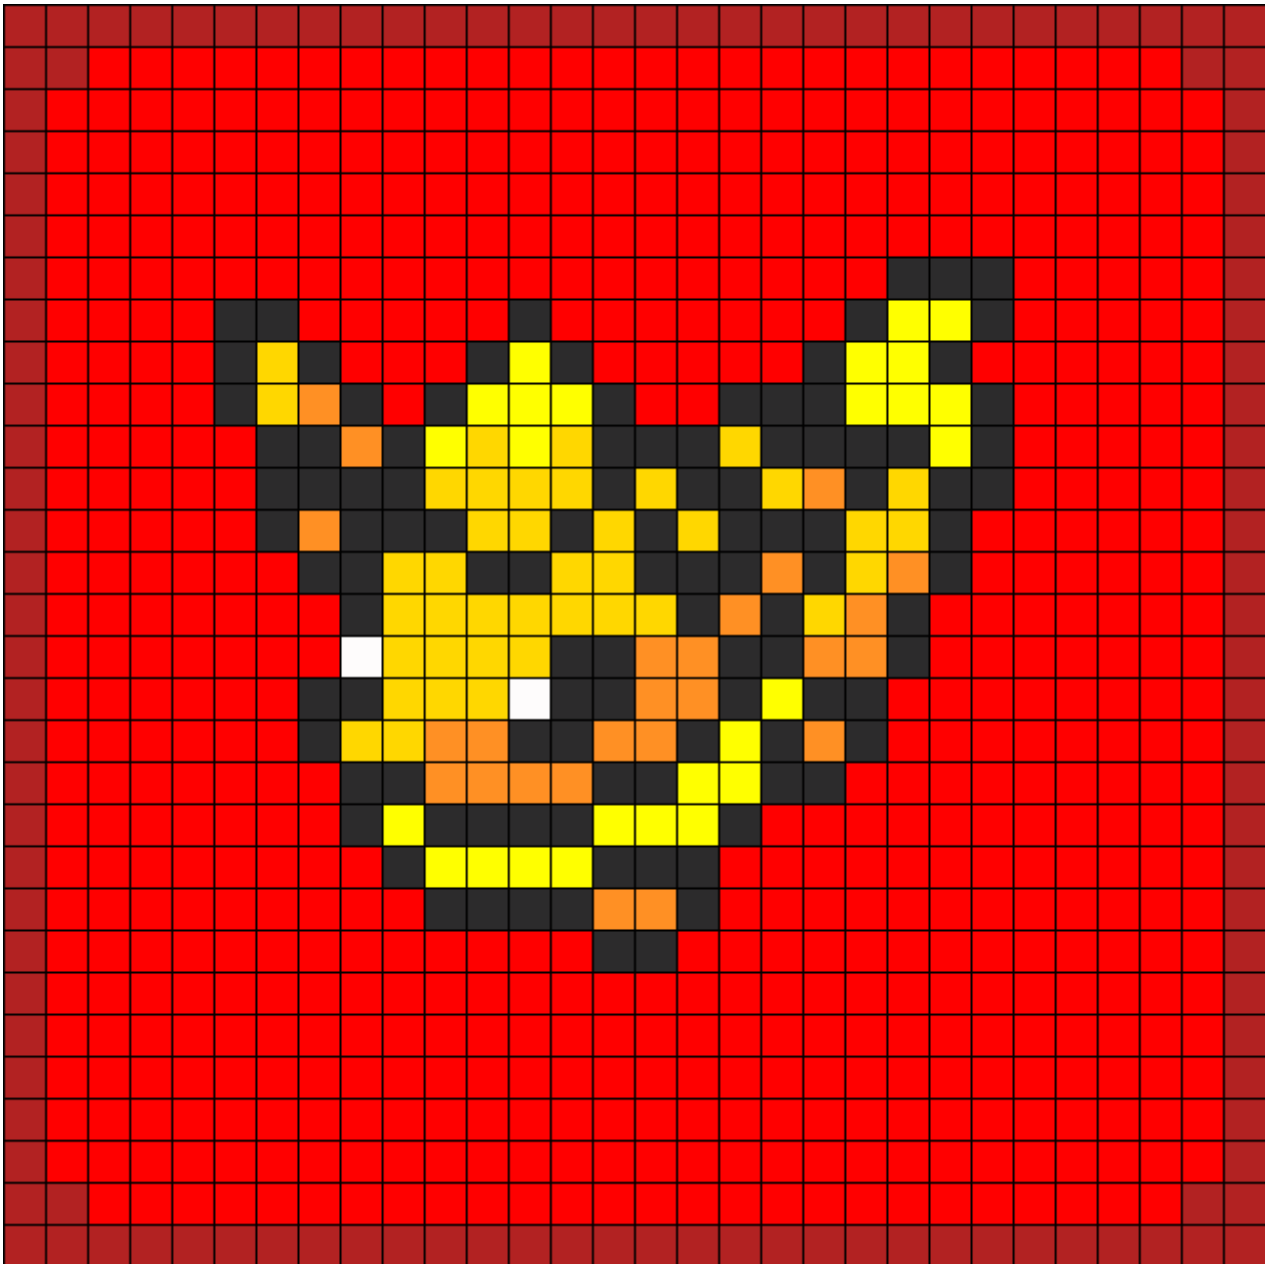

# Flareon Pokemon Coaster Set3 Kandi Pattern

Created by: Soggy\_Enderman

30 columns wide x 30 rows tall

122	107	2	26	25	40	580
-----	-----	---	----	----	----	-----