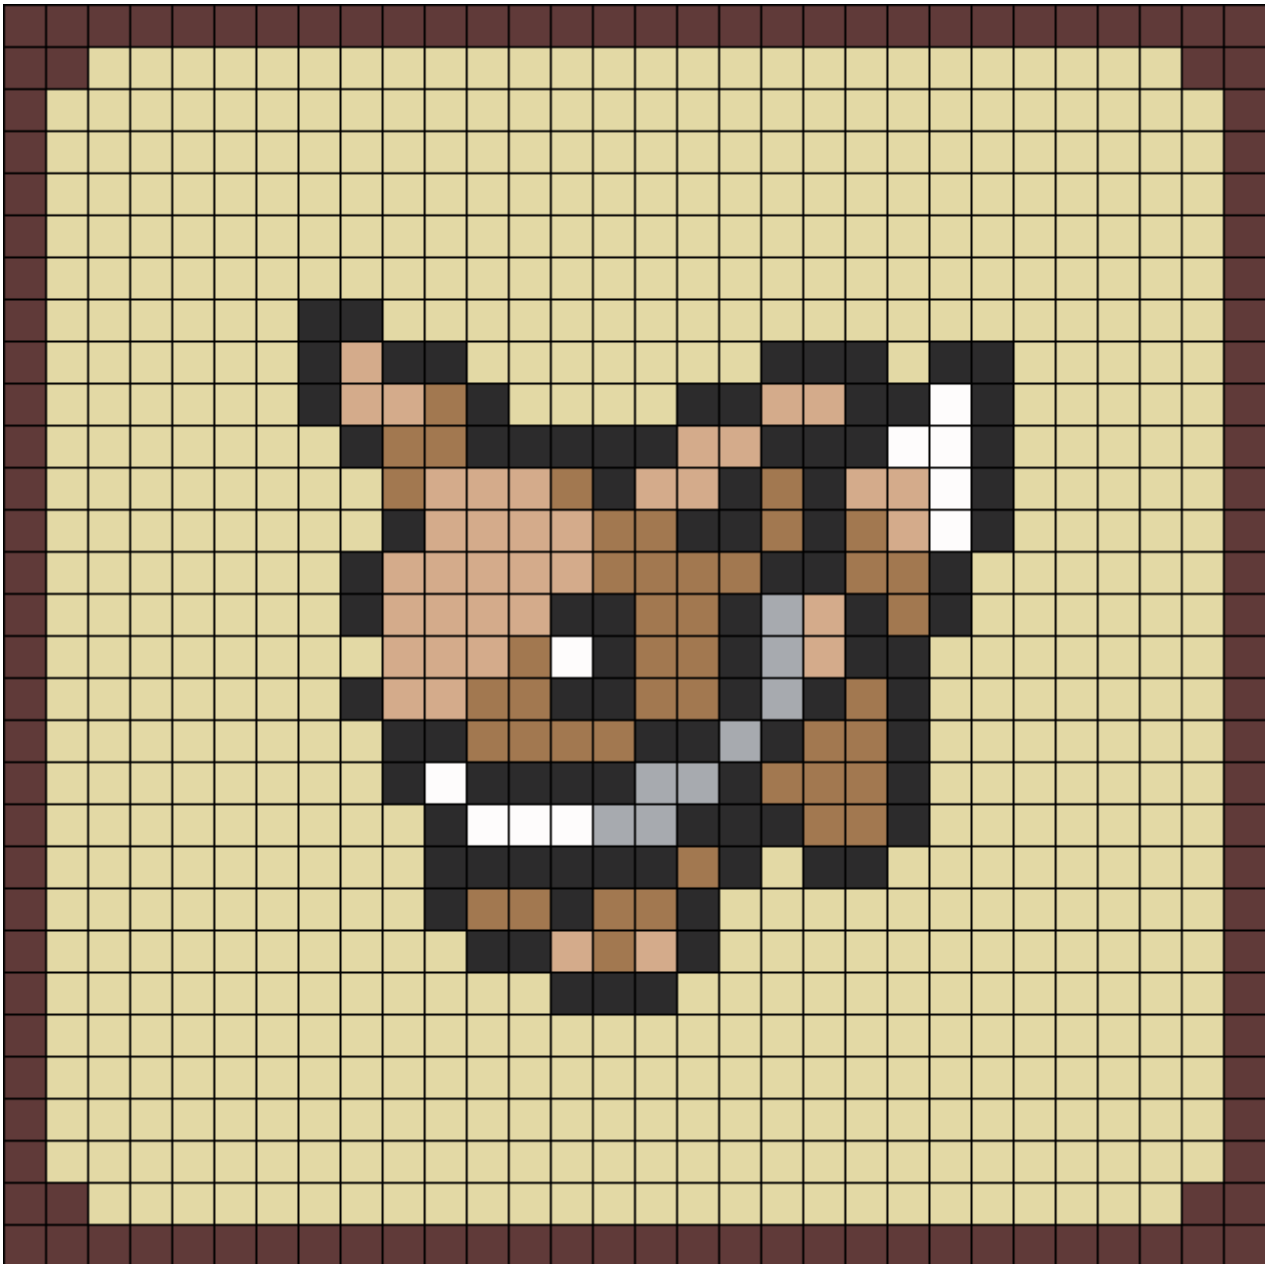

Eevee Pokemon Coaster Set 4 Kandi Pattern

Created by: Soggy_Enderman

30 columns wide x 30 rows tall

120	92	10	8	44	37	589
-----	----	----	---	----	----	-----