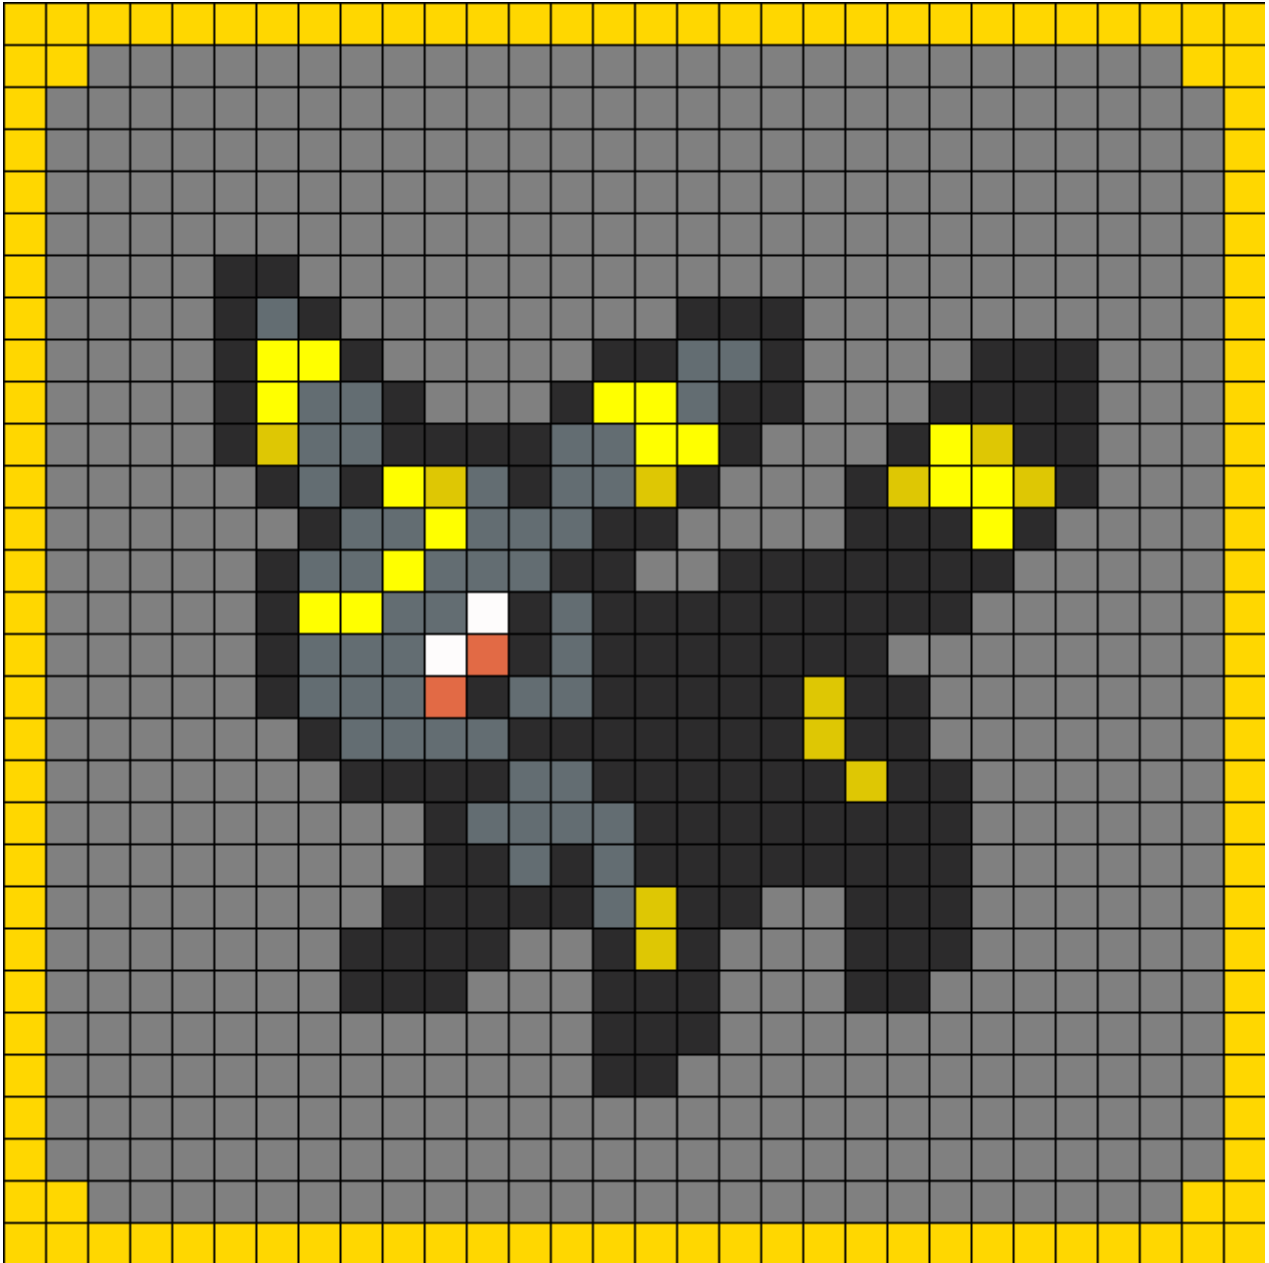

Umbreon Pokemon Coaster Set 8 Kandi Pattern

Created by: Soggy_Enderman

30 columns wide x 30 rows tall

120	159	11	16	2	49	2	541
-----	-----	----	----	---	----	---	-----