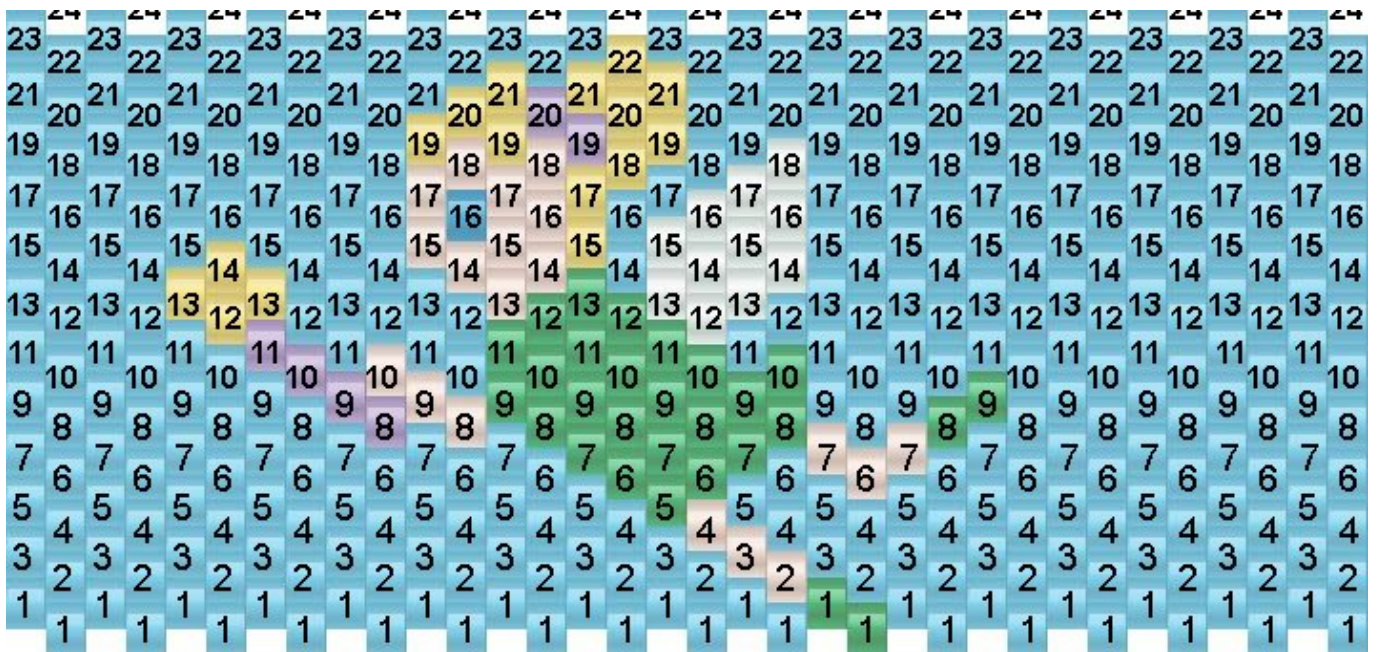

Tinkerbell Kandi Pattern

Created by: Crumpet

34 columns wide x 12 rows tall

Light Blue: 327 Yellow: 16 Light Purple: 6 Champagne: 19 Dark Turquoise: 1 Mint: 28 Black: 11