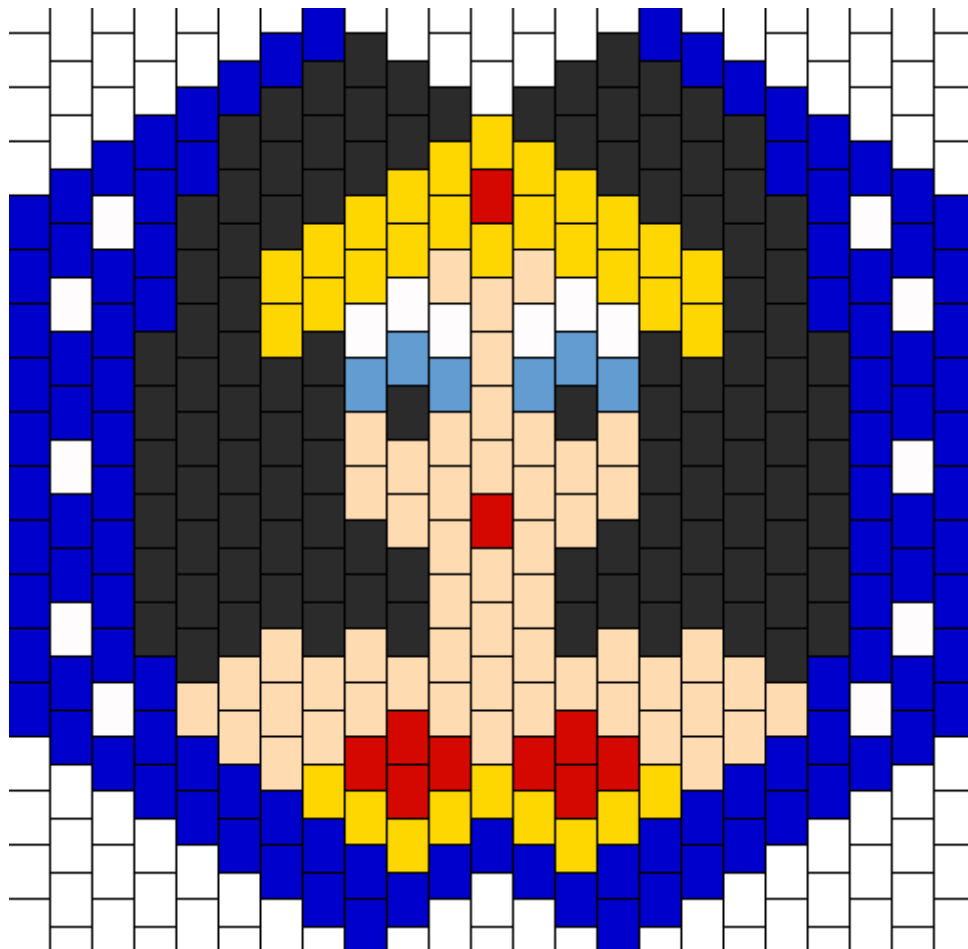

# Wonder Woman Mask Kandi Pattern

Created by: Pinkarella7

22 columns wide x 17 rows tall

106	105	52	31	16	10	6
-----	-----	----	----	----	----	---