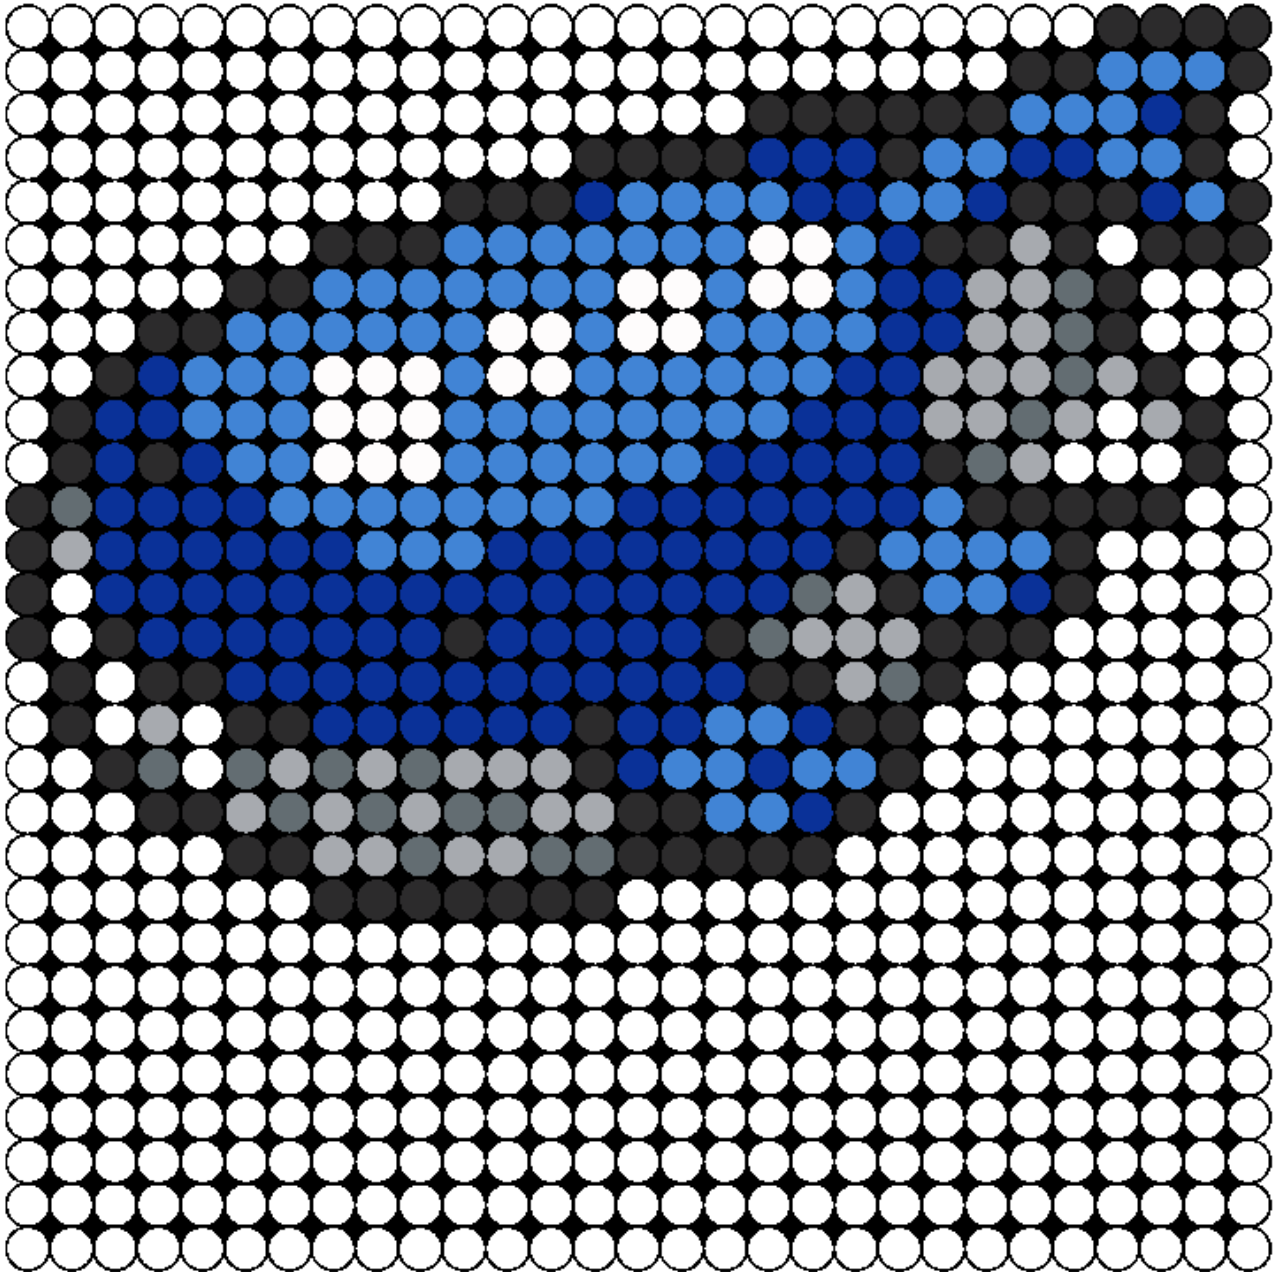

Wailord Kandi Pattern

Created by: DoctorPanda

0 columns wide x 0 rows tall

9 103 20 35 109 100 21