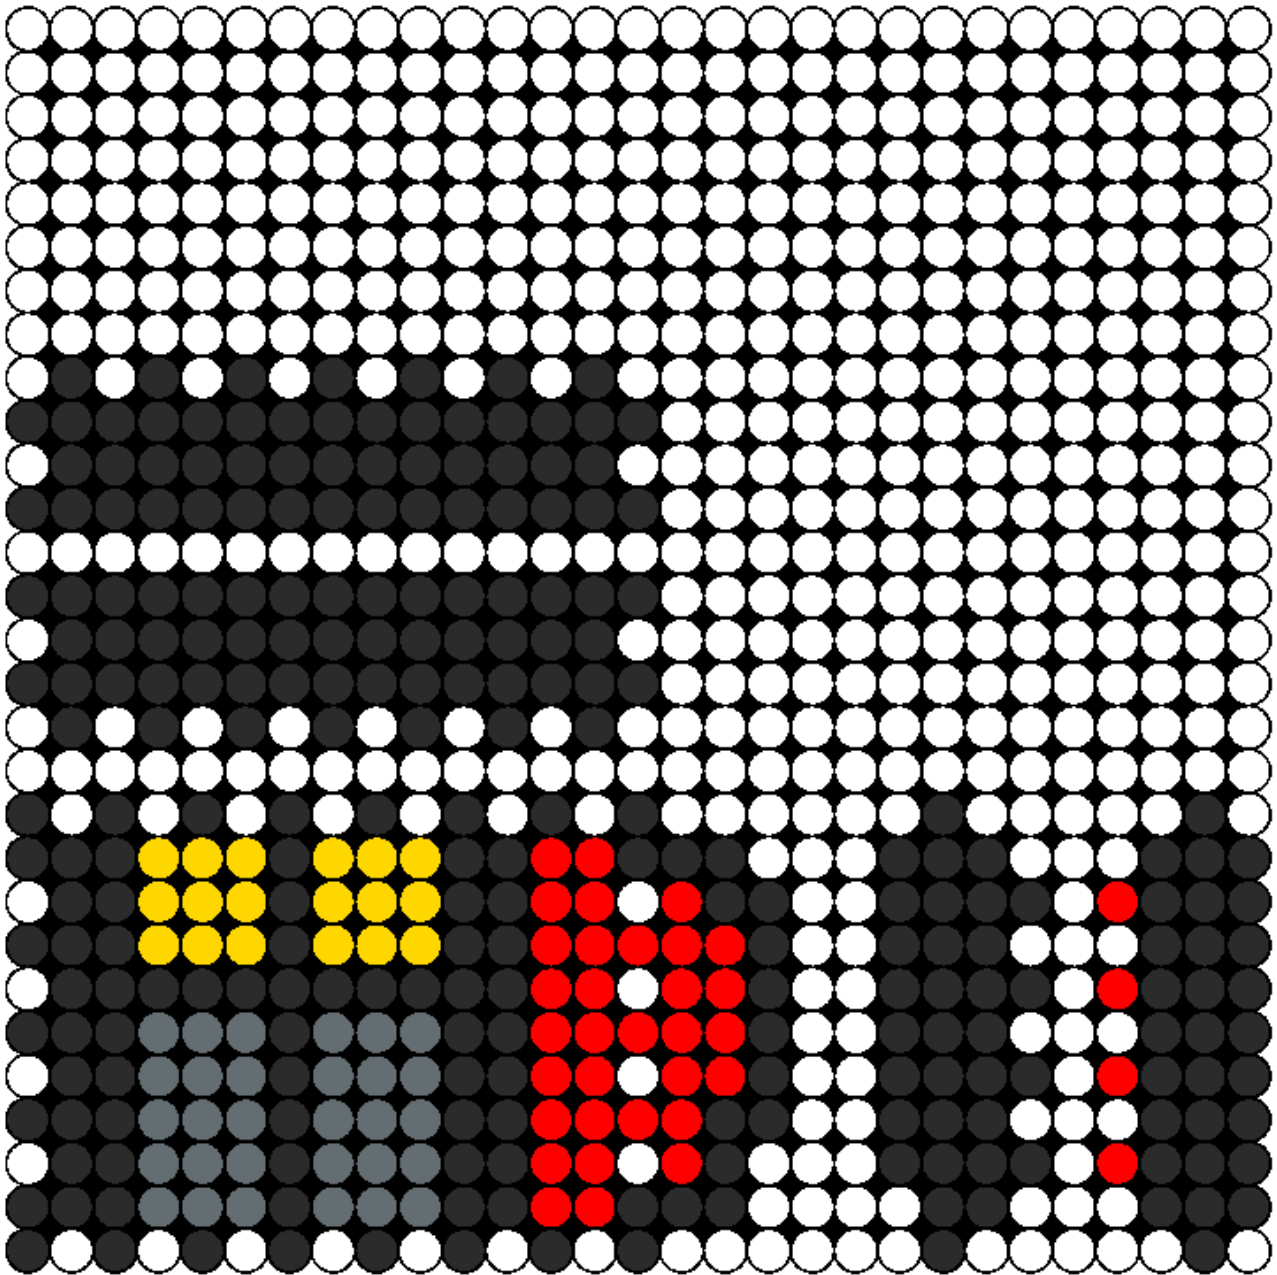

Hatsune Miku Headphones 3D Perler Kandi Pattern

Created by: PikaGirl
0 columns wide x 0 rows tall

| | | | | |
|-----|-----|----|----|----|
| 469 | 248 | 36 | 18 | 30 |
|-----|-----|----|----|----|