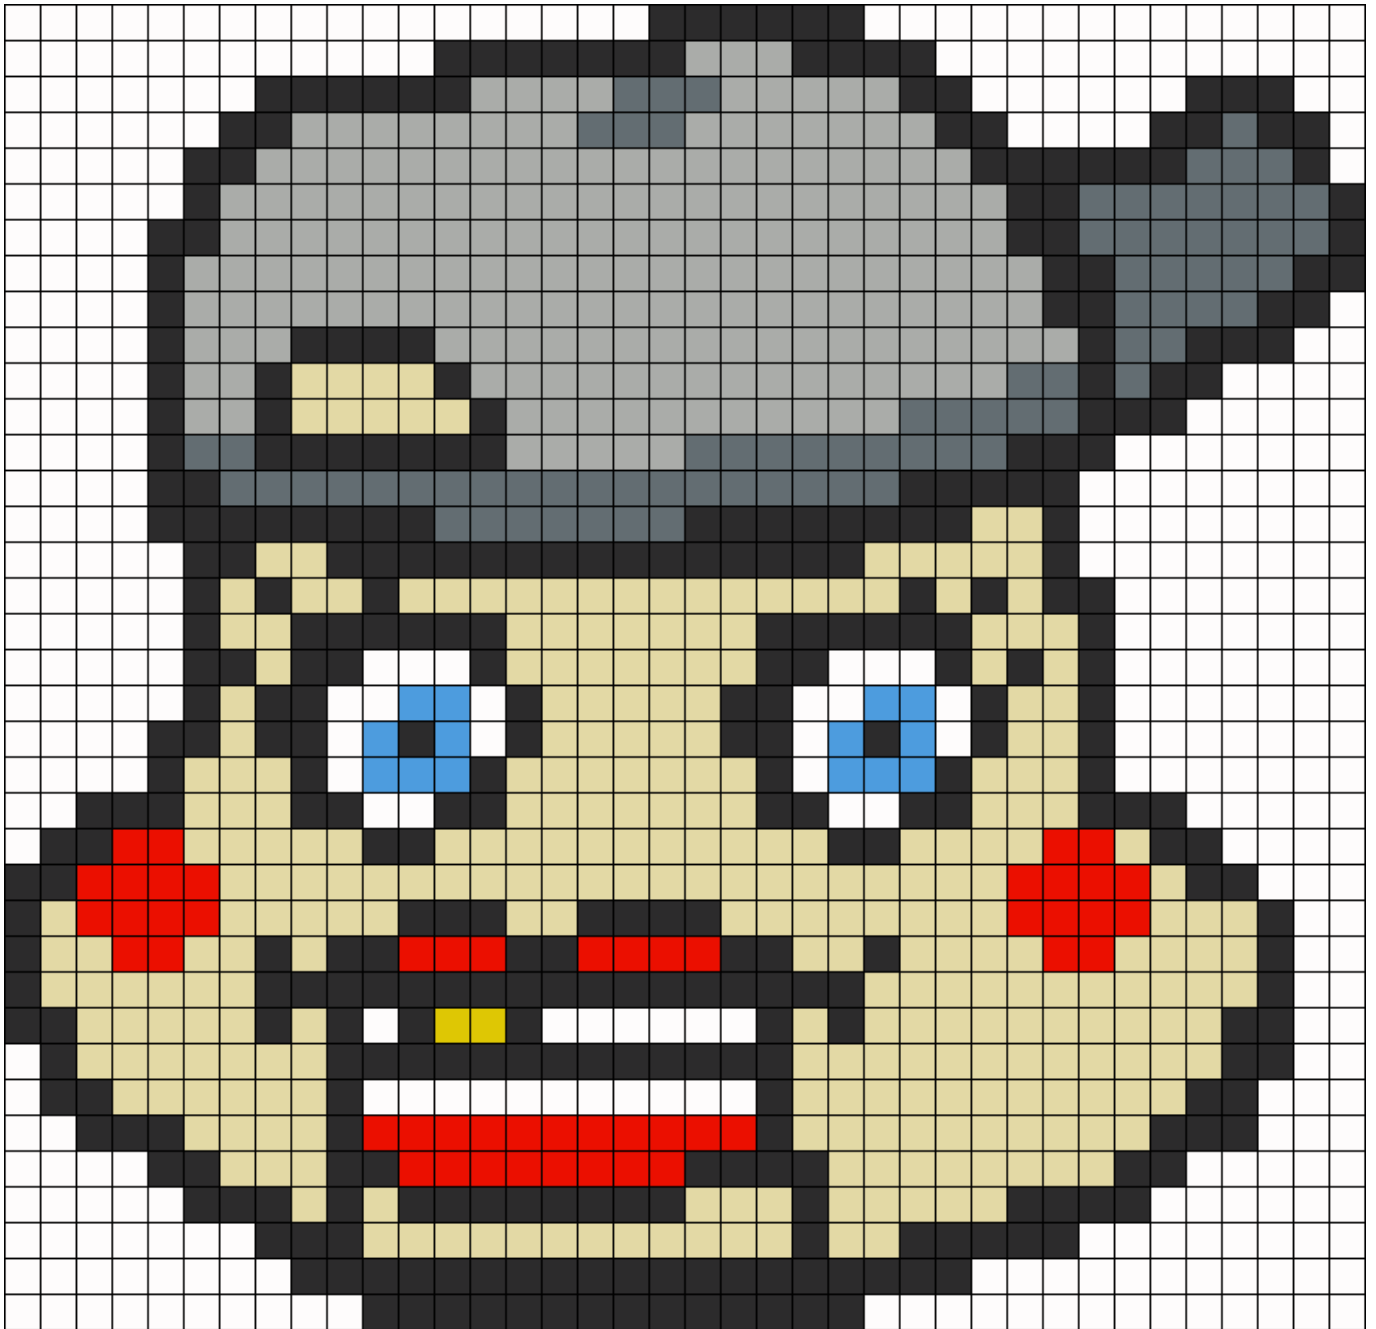

# Lil Cal Kandi Pattern

Created by: Amarillion

38 columns wide x 37 rows tall

400	367	298	195	80	50	14	2
-----	-----	-----	-----	----	----	----	---