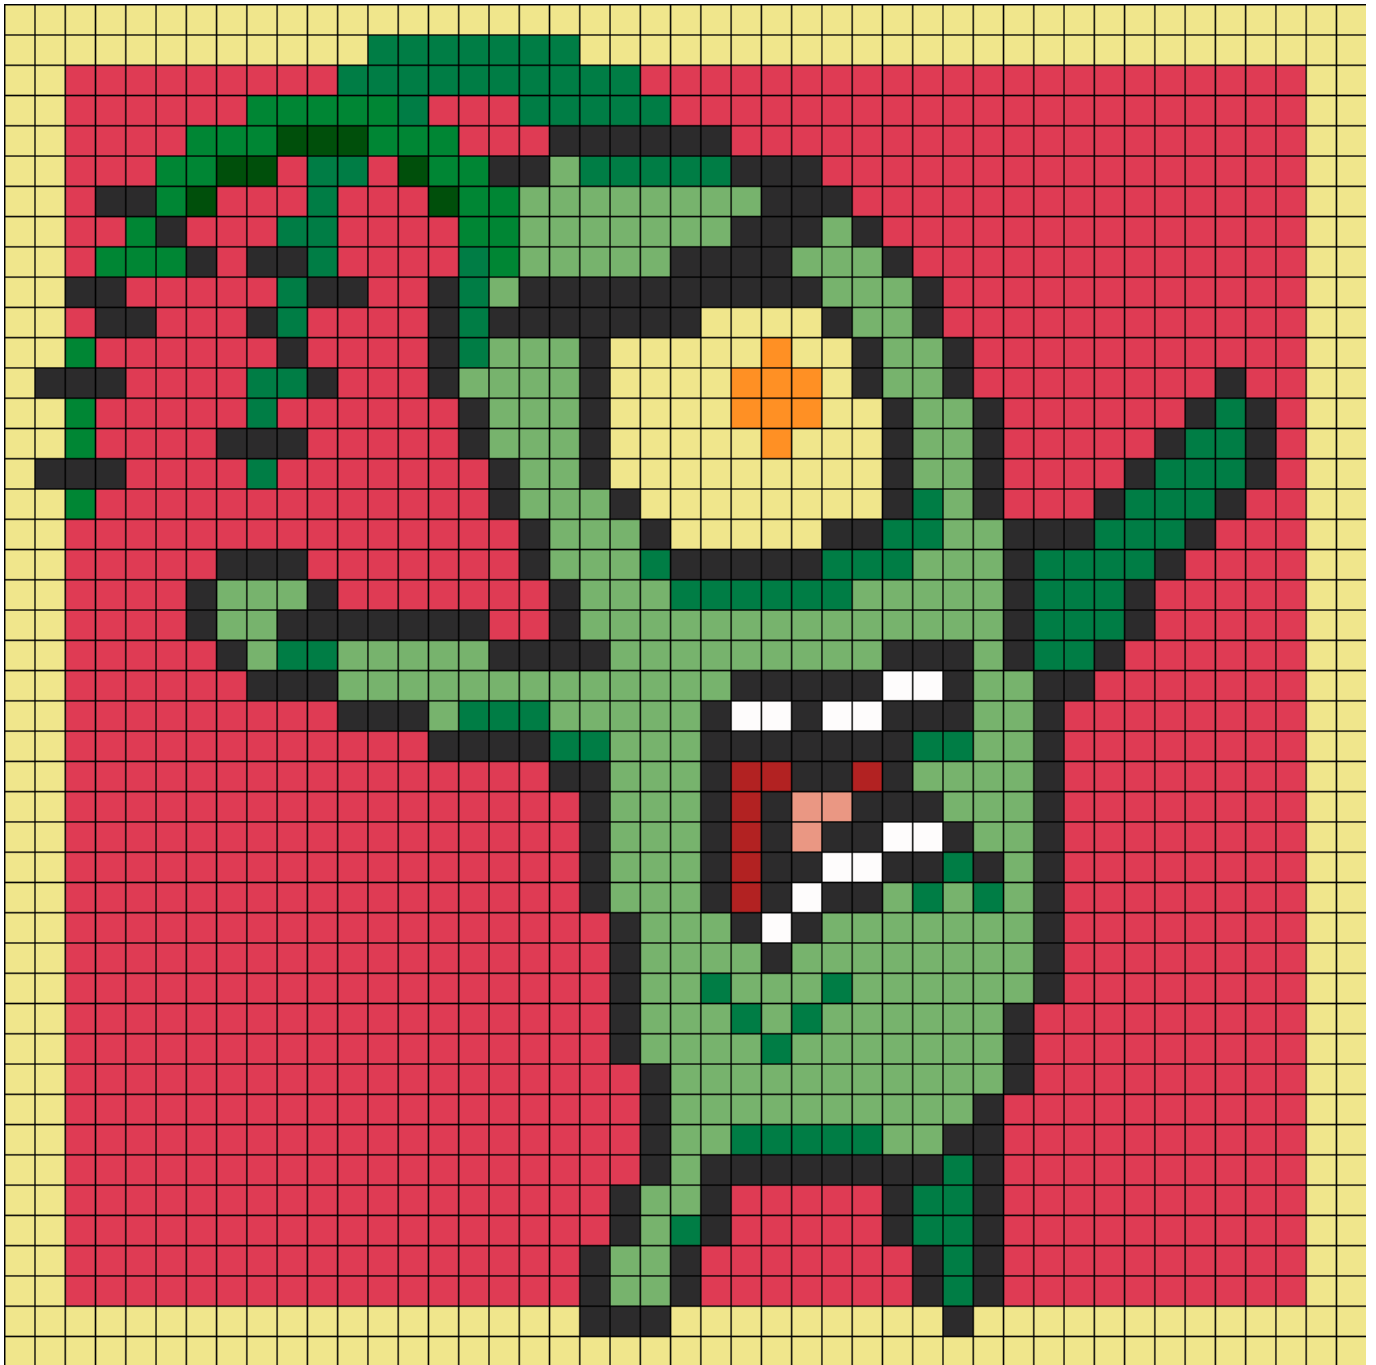

# Plankton Kandi Pattern

Created by: PinkPanda230

45 columns wide x 45 rows tall

943	111	384	264	8	8	3	7	12	257	29
-----	-----	-----	-----	---	---	---	---	----	-----	----