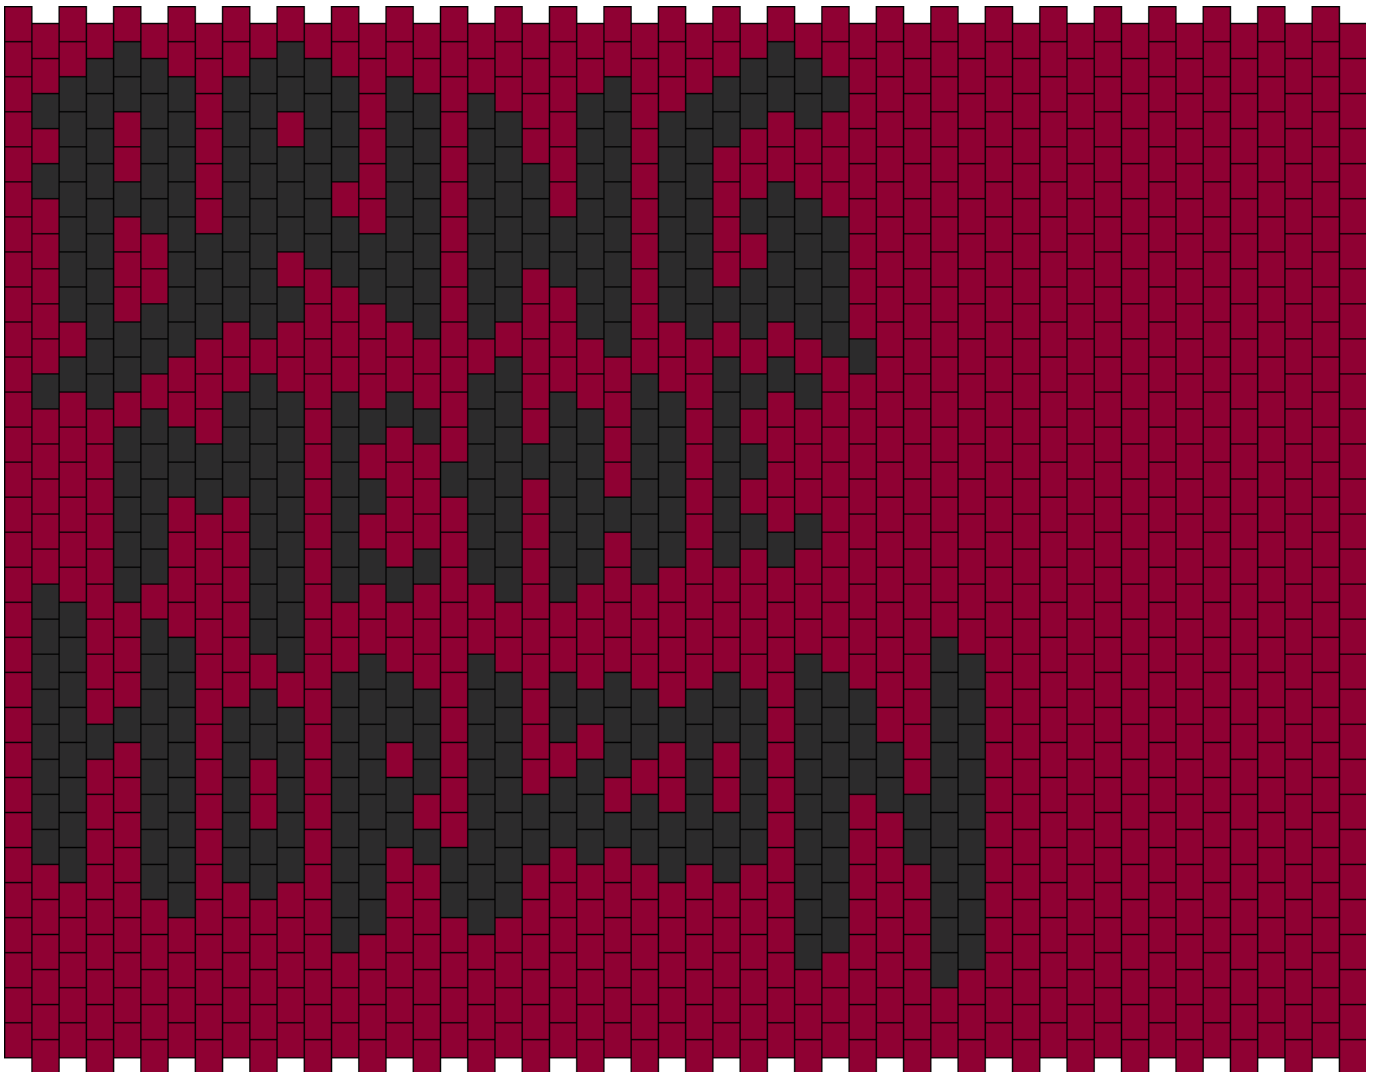

Bring Me The Horizon Kandi Pattern

Created by: XYouNeedADoctorBabyX

50 columns wide x 30 rows tall

1072 428