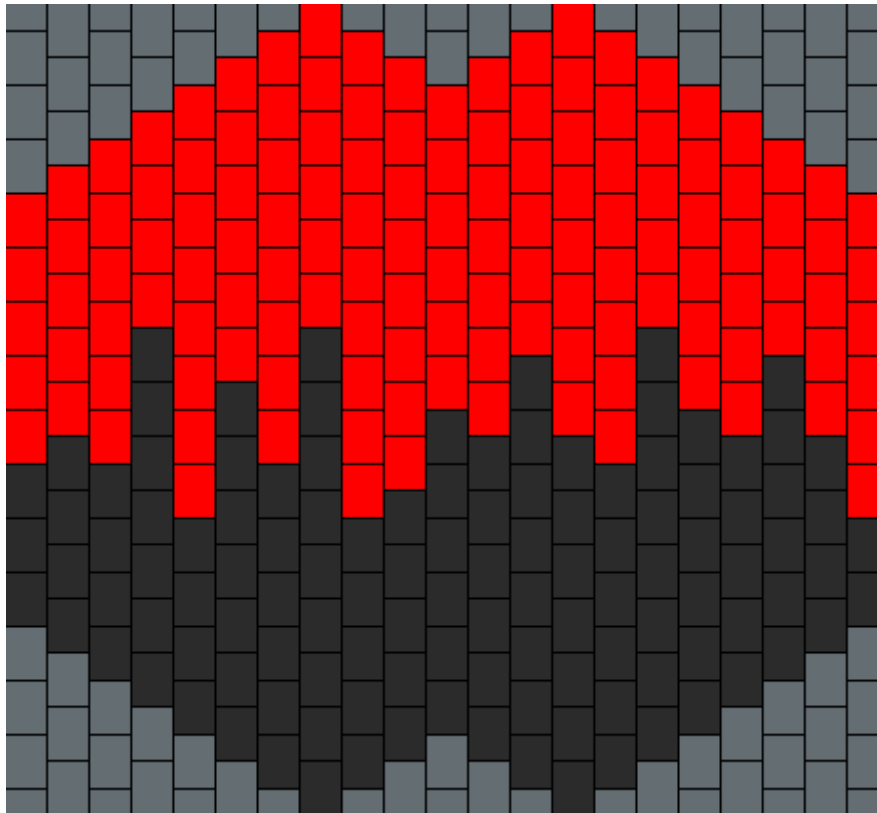

Blood Mask Kandi Pattern

Created by: heerosui

0 columns wide x 14 rows tall

132	118	65
-----	-----	----