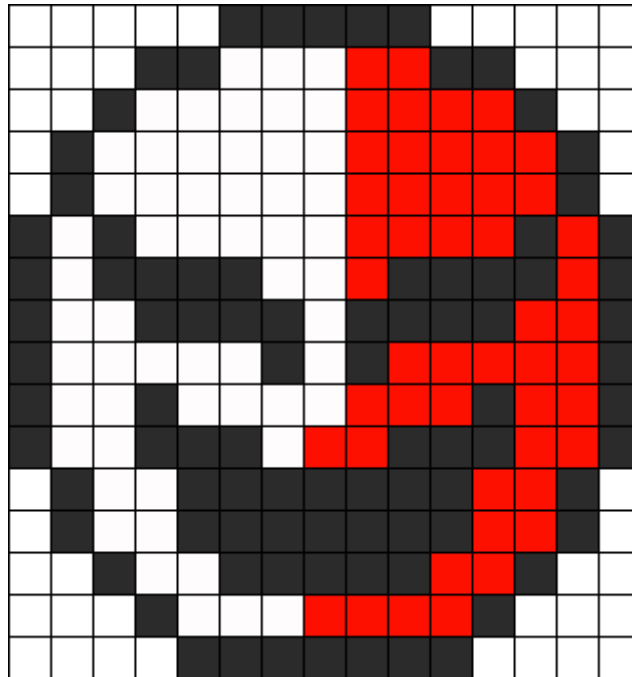

Super Mario 2 Phanto Kandi Pattern

Created by: Soggy_Enderman

15 columns wide x 16 rows tall

89 56 49