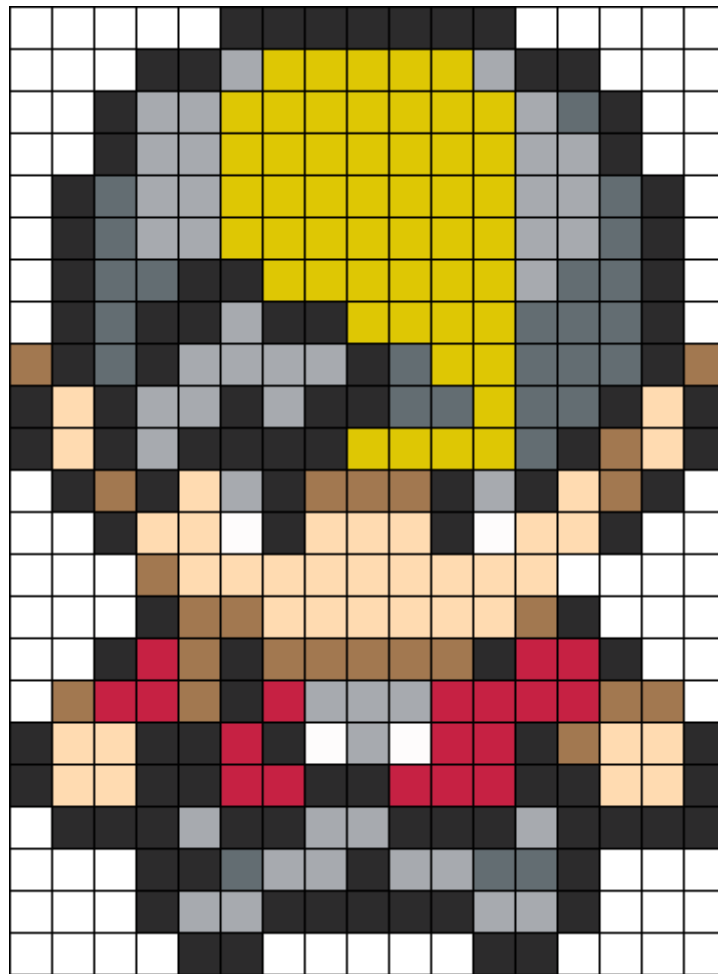

Pokemon Trainer Kandi Pattern

Created by: KimimoXx

17 columns wide x 23 rows tall

106	50	45	36	26	23	18	4
-----	----	----	----	----	----	----	---