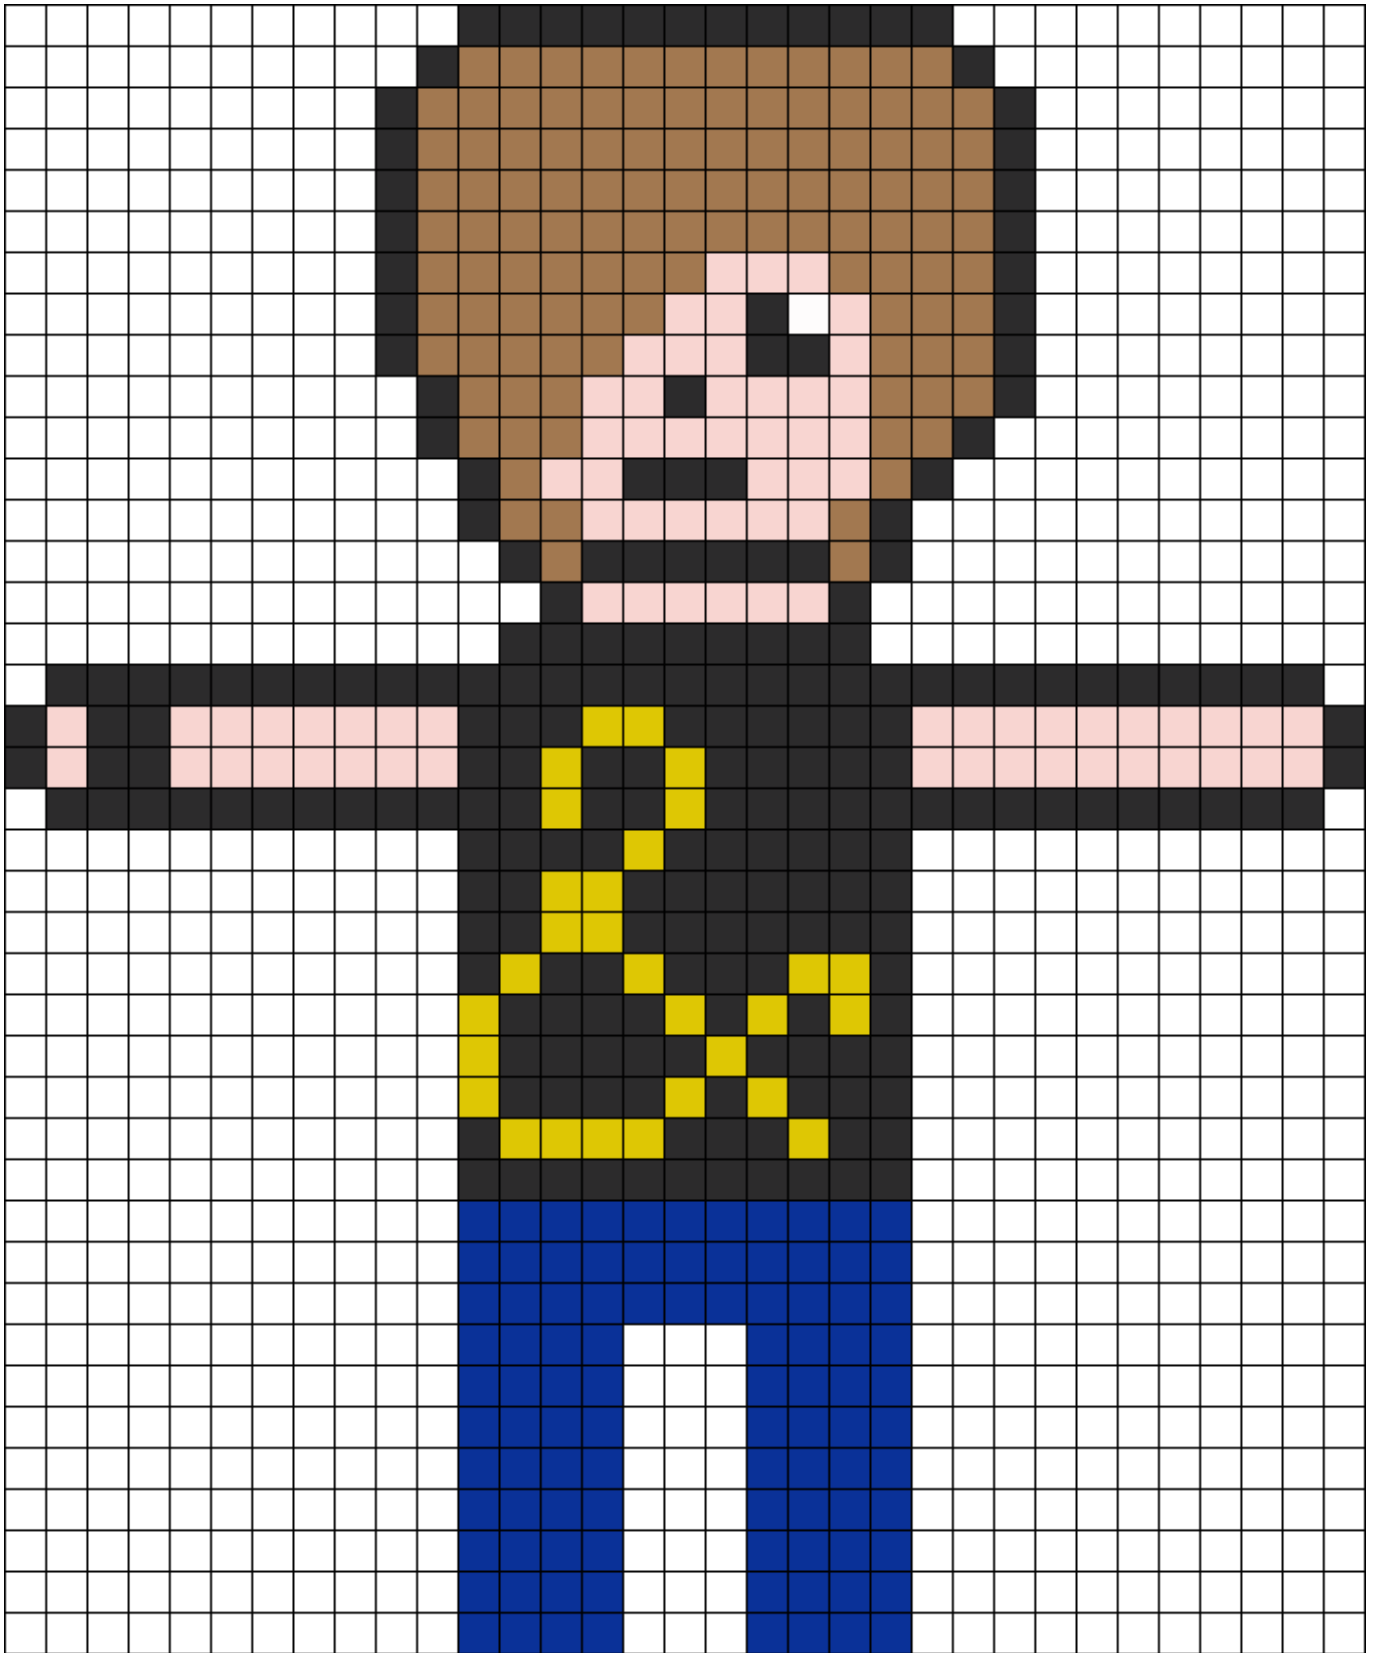

Perler Austin Carlile Kandi Pattern

Created by: AcidRainbow

33 columns wide x 40 rows tall

224	114	97	76	29	1
-----	-----	----	----	----	---