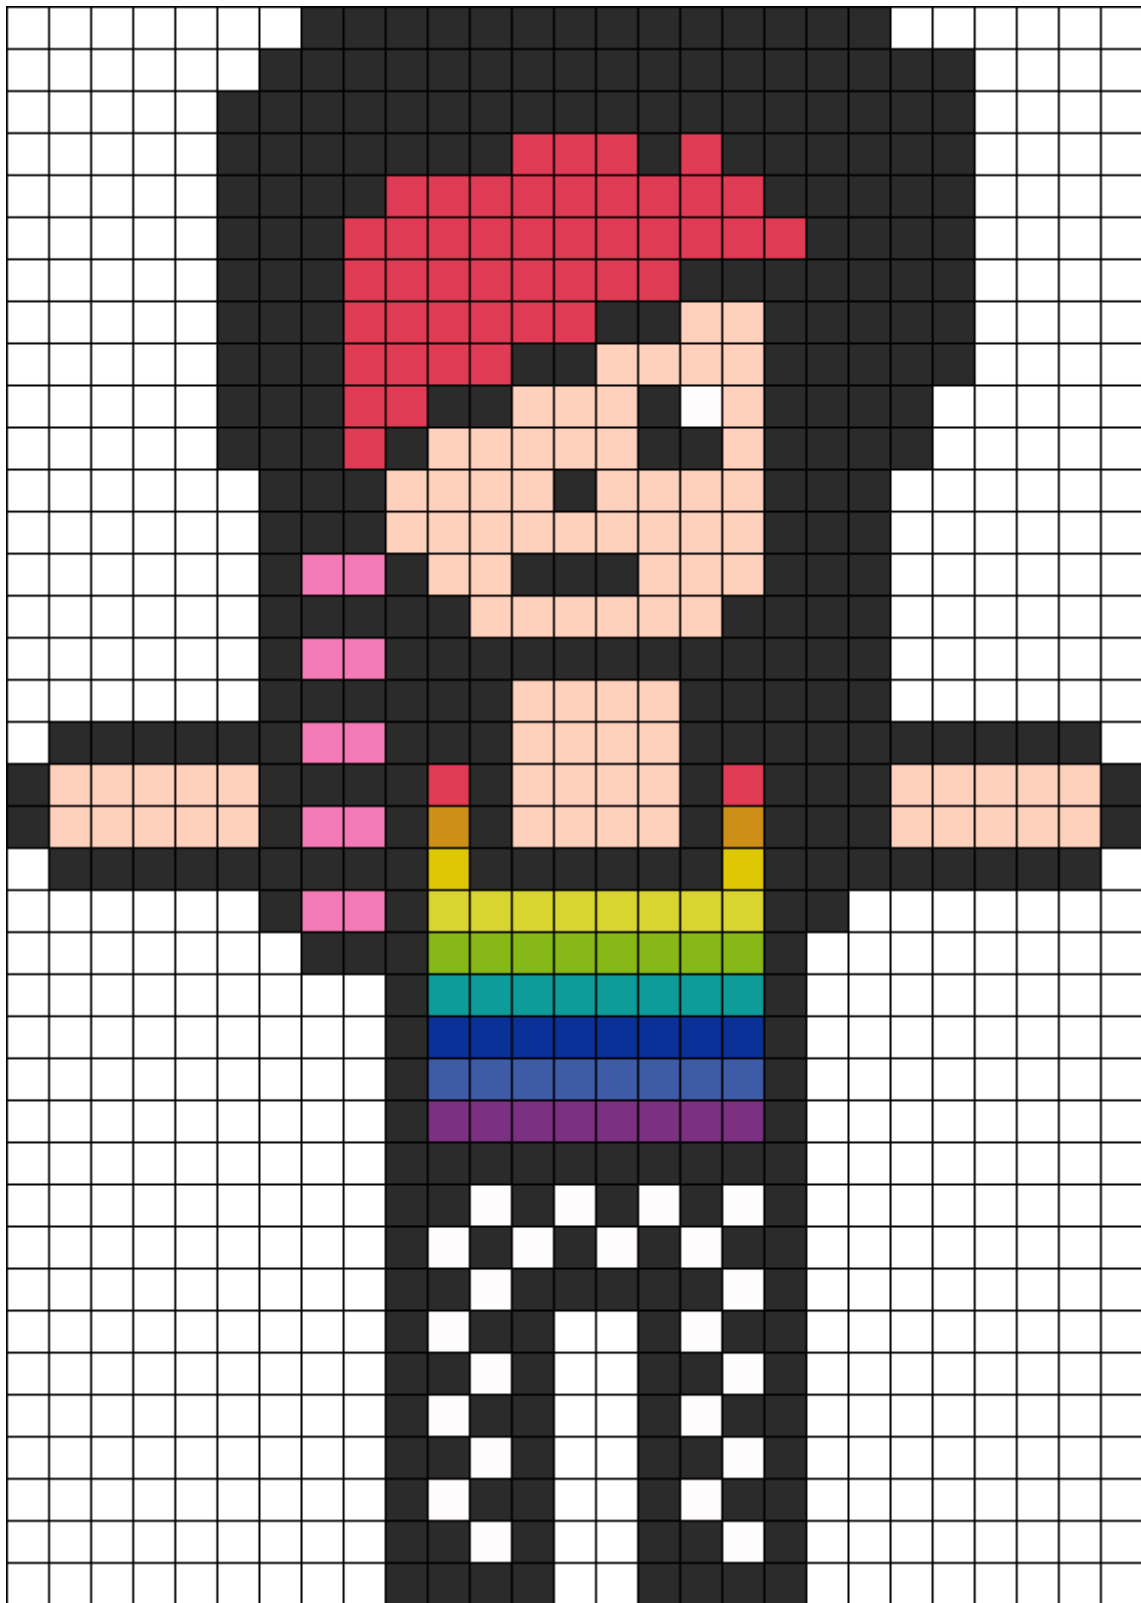

Perler Dahvie Vanity Kandi Pattern

Created by: AcidRainbow

27 columns wide x 38 rows tall

335	80	47	23	10	8	8	8	8	8	8	2	2
-----	----	----	----	----	---	---	---	---	---	---	---	---