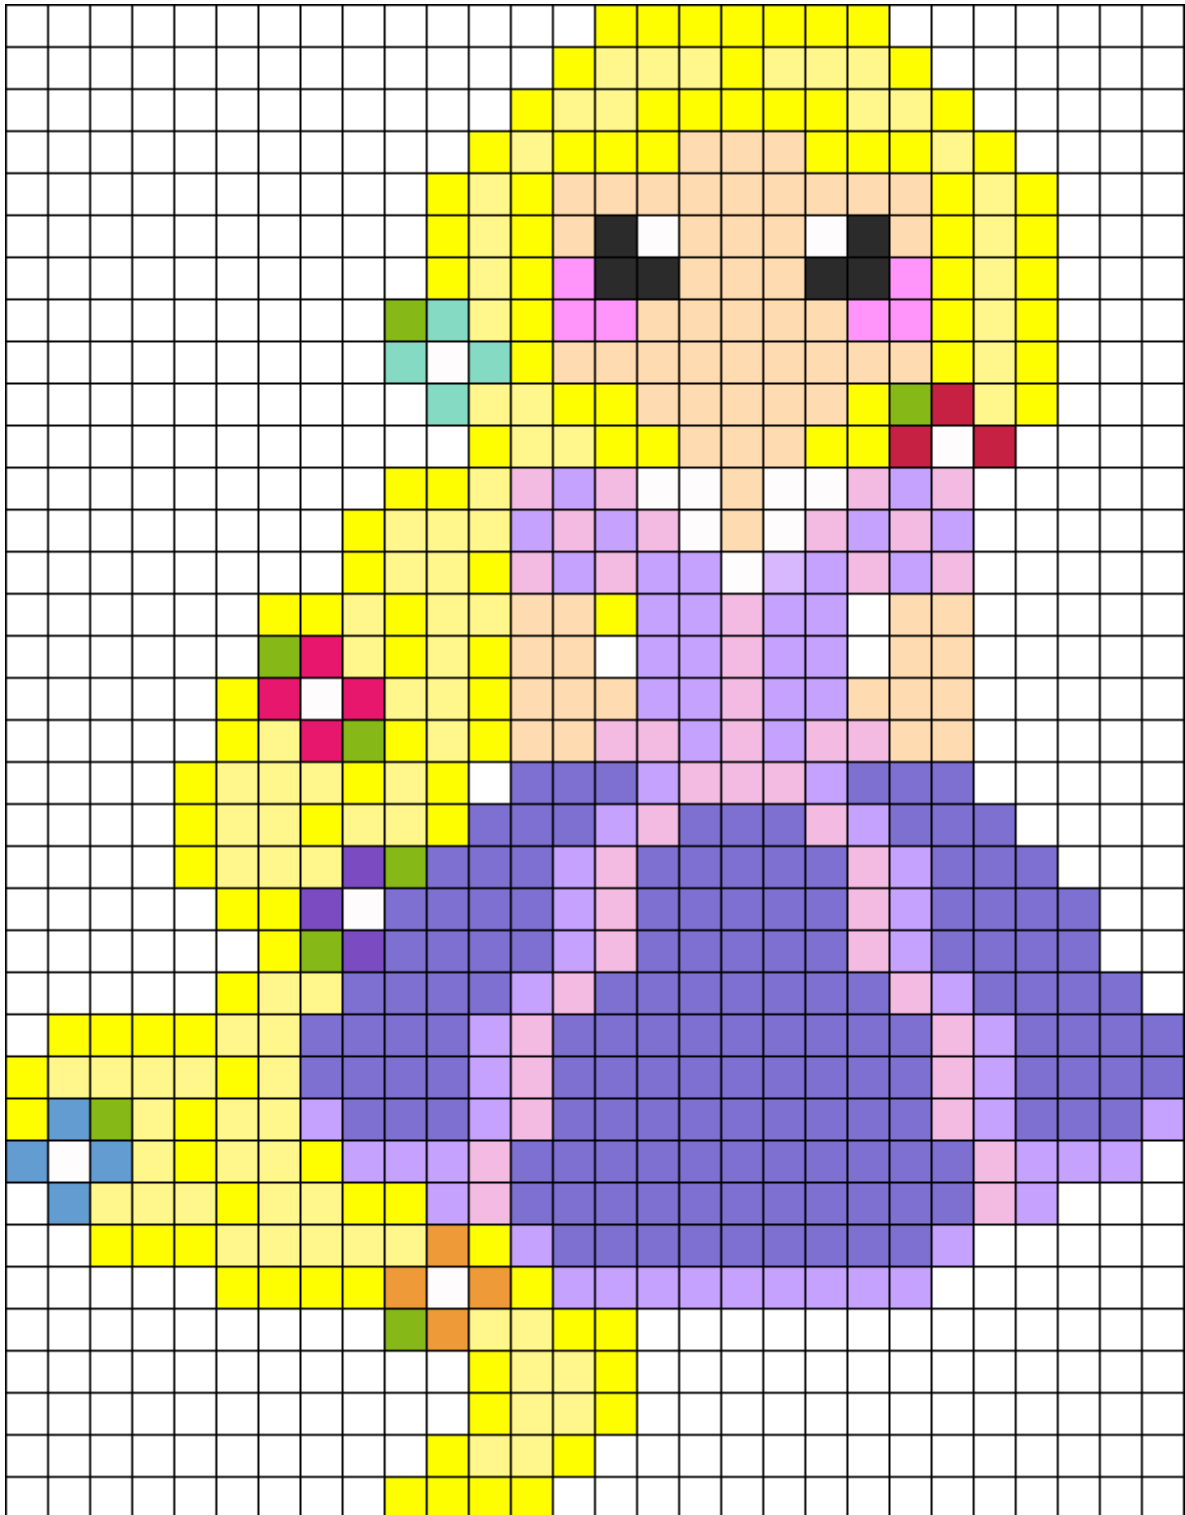

# Rapunzel Kandi Pattern

Created by: RavenRose

28 columns wide x 36 rows tall

147	113	85	64	62	43	15	8	6	6	4	4	4
-----	-----	----	----	----	----	----	---	---	---	---	---	---