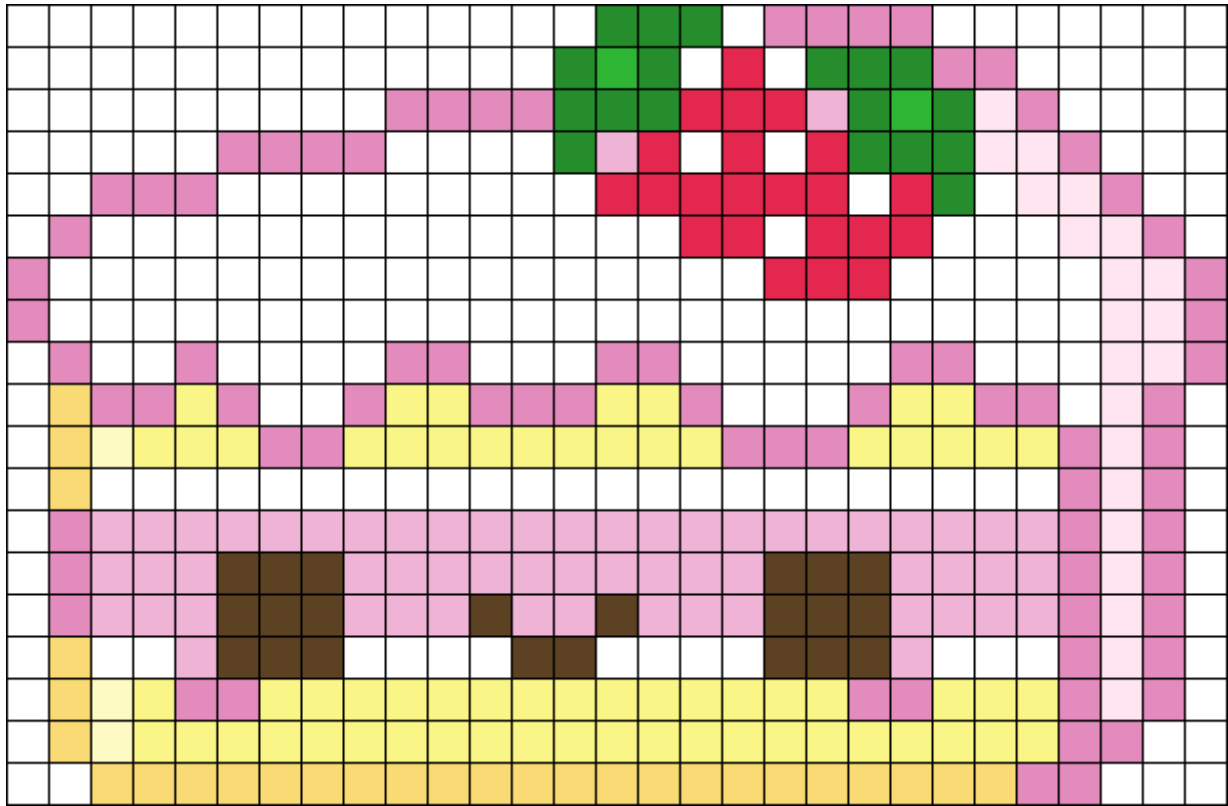

Kawaii Cake Kandi Pattern

Created by: Crumpet

29 columns wide x 19 rows tall

143	77	64	59	28	22	22	21	18	3	2
-----	----	----	----	----	----	----	----	----	---	---