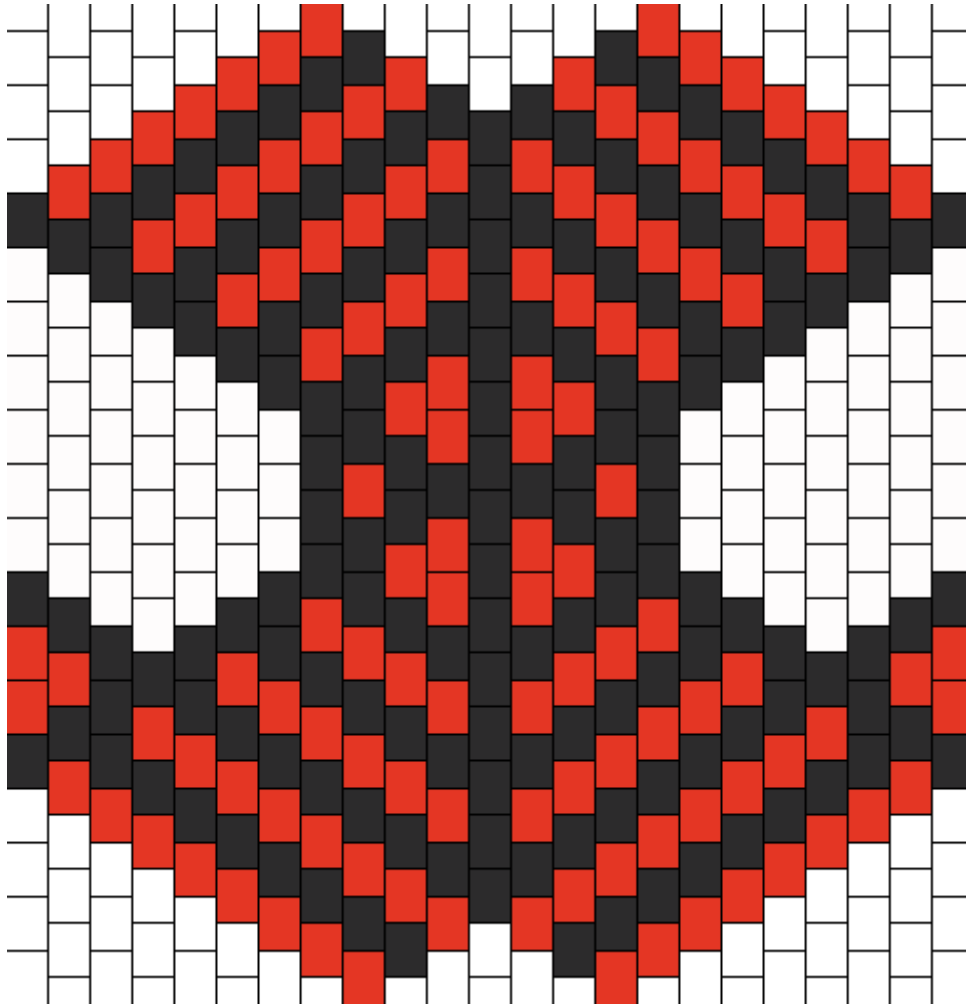

Spiderman Kandi Mask Kandi Pattern

Created by: LoliPoison

22 columns wide x 18 rows tall

157 120 72