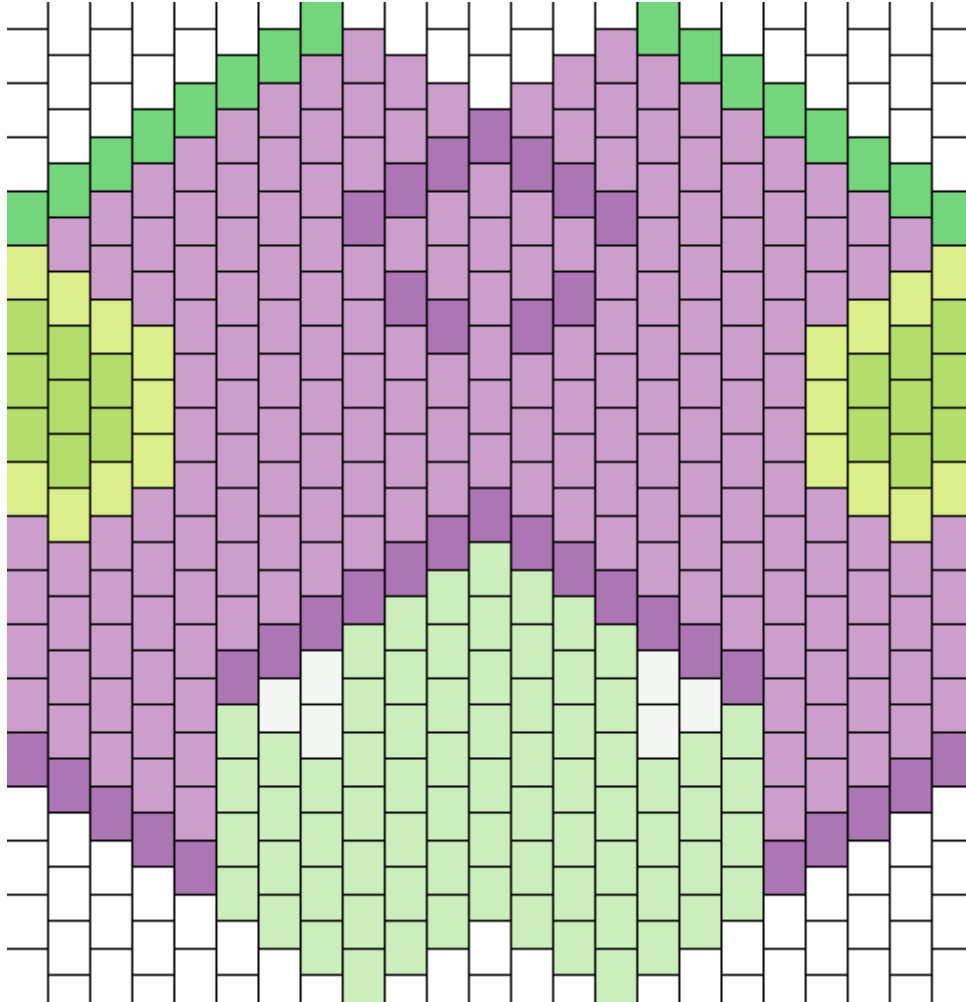

MLP Spike Regular Size Kandi Mask Kandi Pattern

Created by: LoliPoison

22 columns wide x 18 rows tall

186	73	34	18	16	16	6
-----	----	----	----	----	----	---