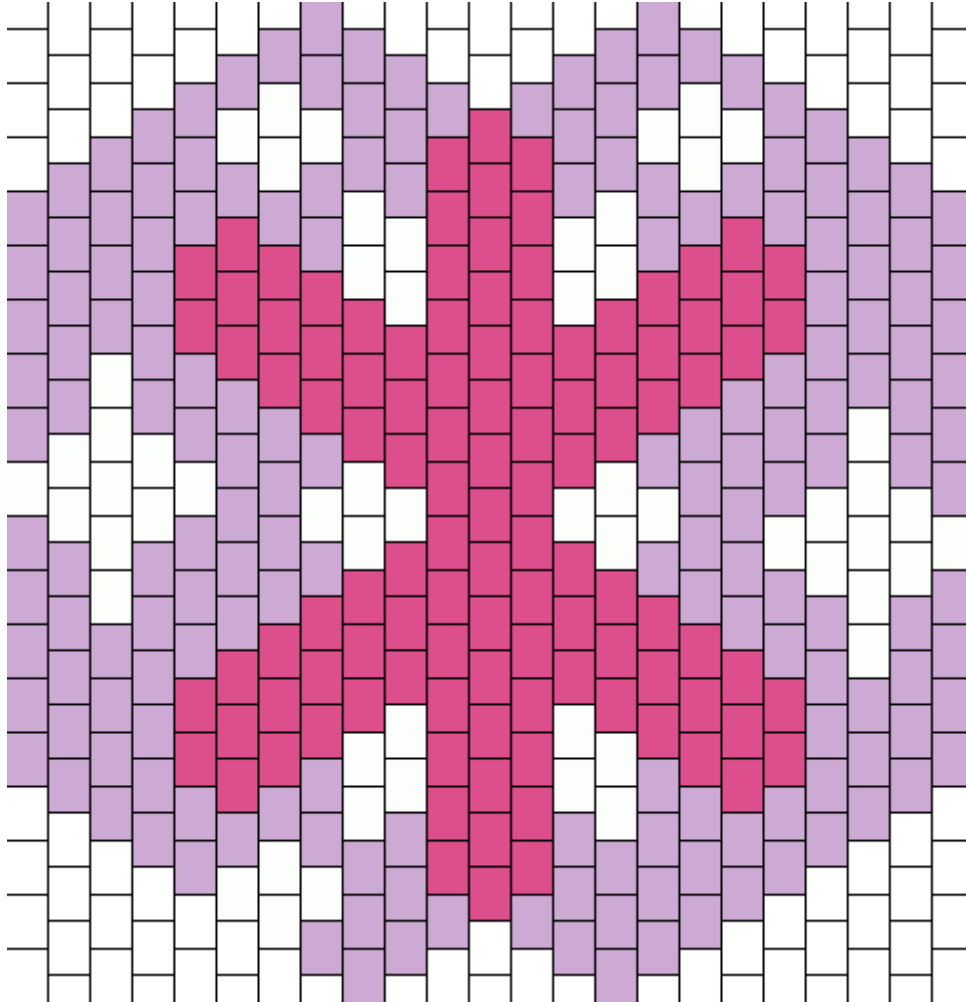

MLP Twilight Sparkle Cutie Mark Kandi Mask Kandi Pattern

Created by: LoliPoison

22 columns wide x 18 rows tall

180

111

58