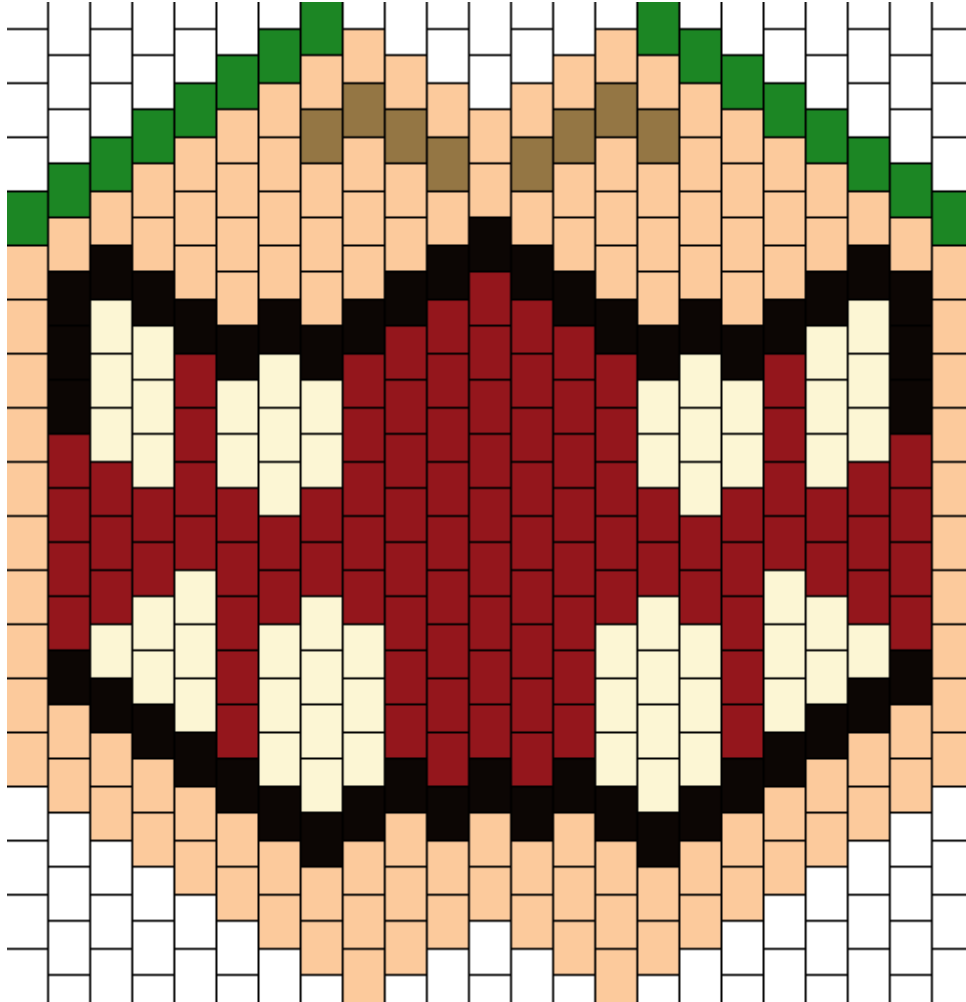

Super Mario Bowser Mouth Snout Regular Size Kandi Mask Kandi Pattern

Created by: LoliPoison
22 columns wide x 18 rows tall

124	97	58	46	16	8
-----	----	----	----	----	---