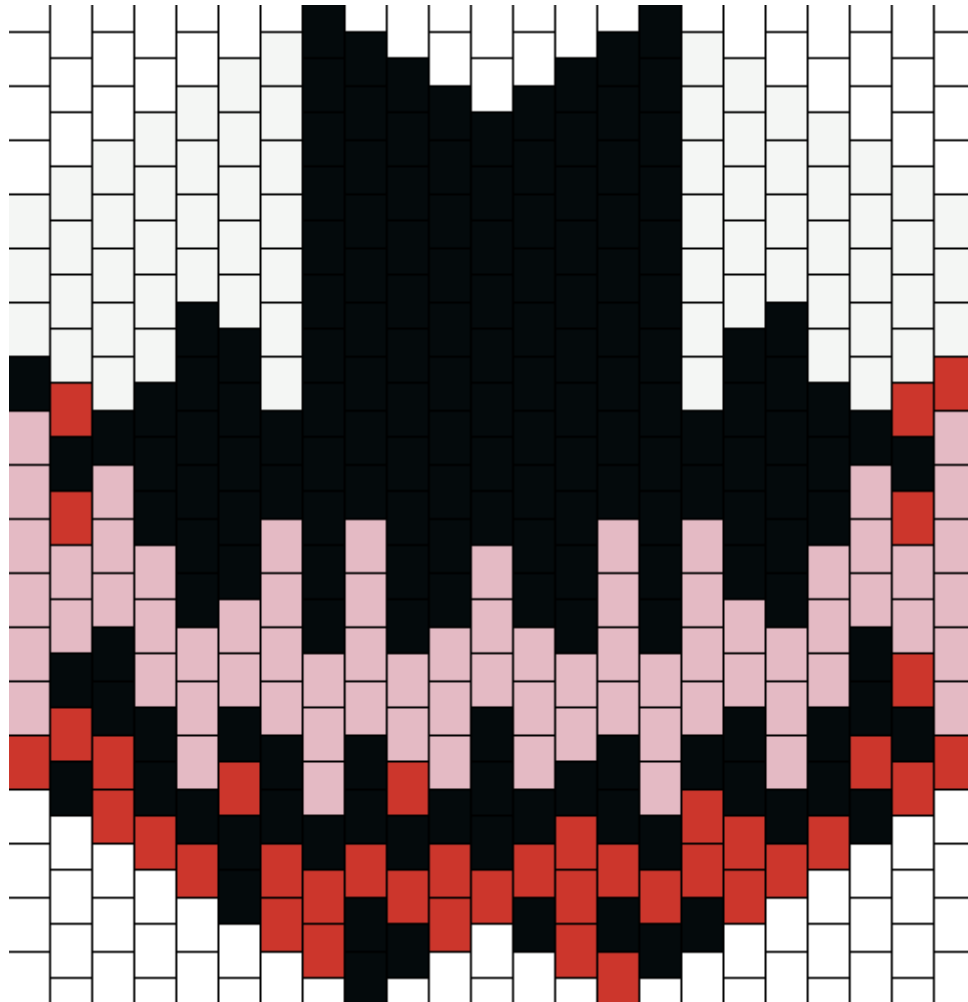

Carnage Regular Size Kandi Mask Kandi Pattern

Created by: LoliPoison

22 columns wide x 18 rows tall

171	73	66	39
-----	----	----	----