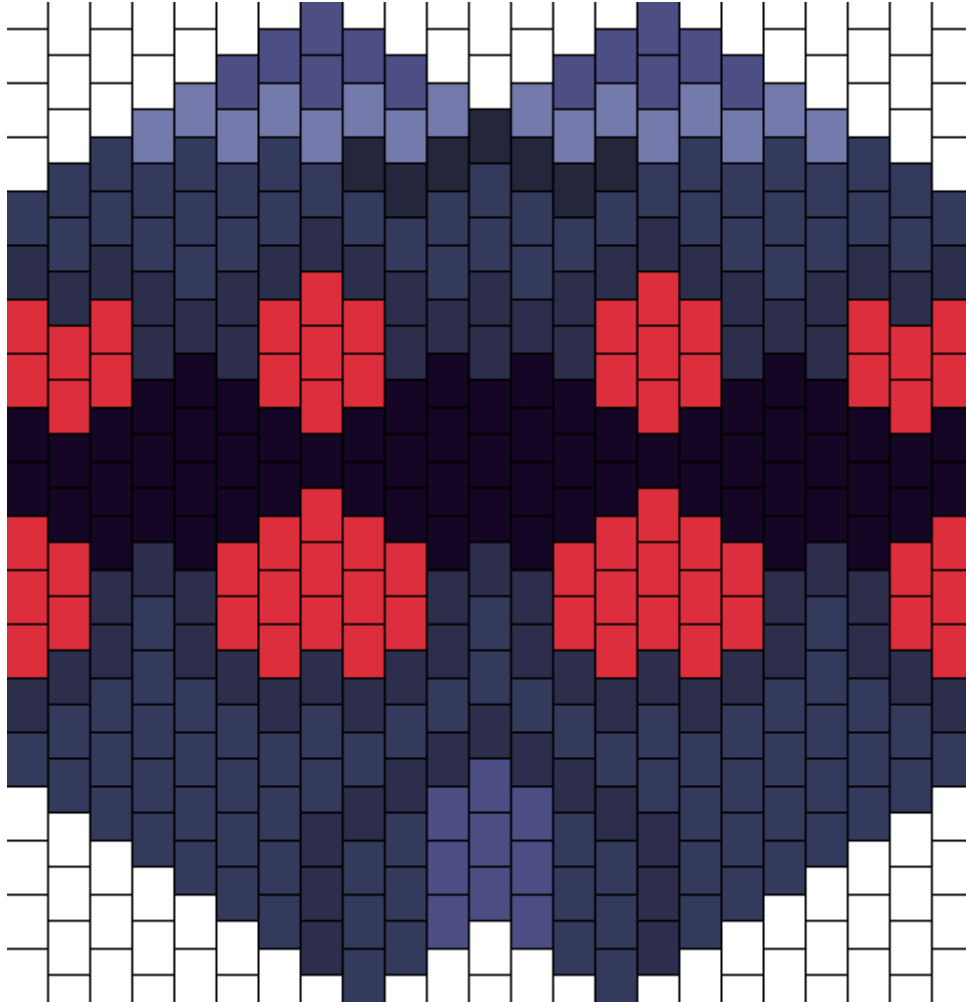

# Evangelion Unit 03 Regular Size Kandi Mask

## Kandi Pattern

Created by: LoliPoison

22 columns wide x 18 rows tall

110	72	62	61	21	16	7
-----	----	----	----	----	----	---