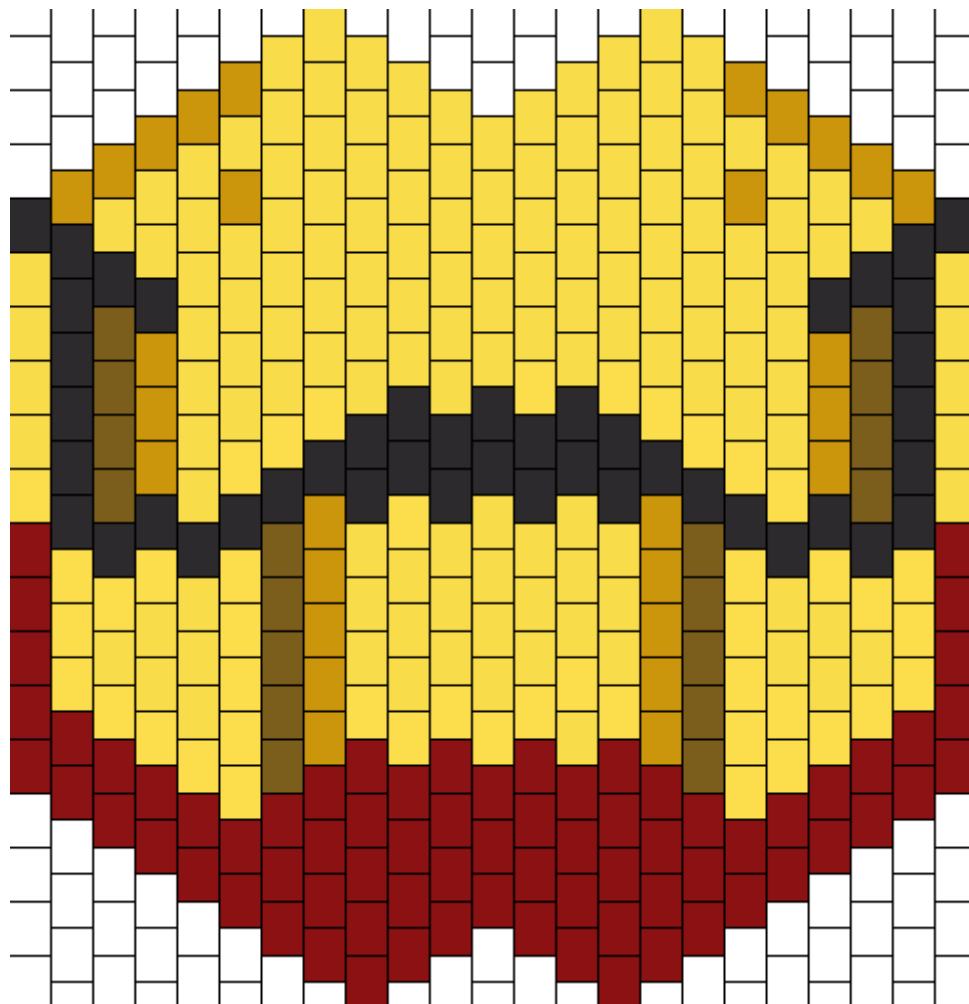

Iron Man Regular Sized Kandi Mask Kandi Pattern

Created by: LoliPoison
22 columns wide x 18 rows tall

141	45	44	38	35	28	18
-----	----	----	----	----	----	----