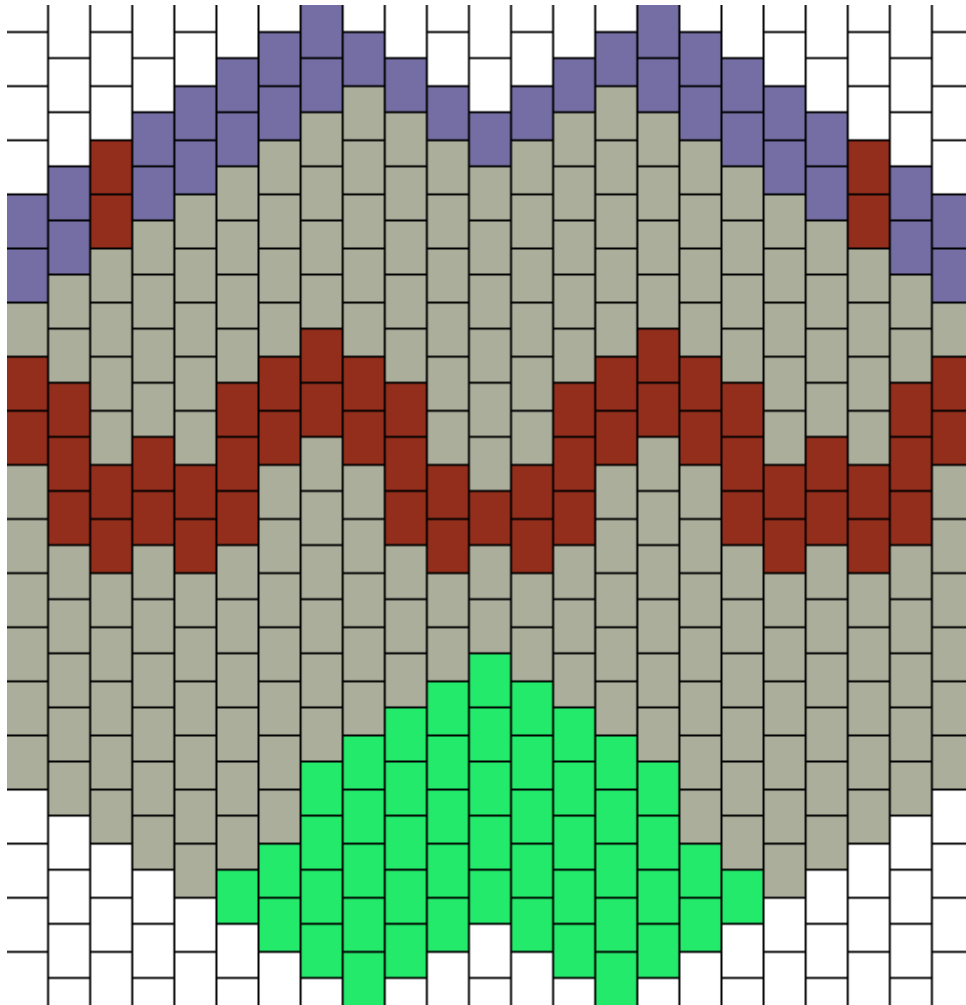

# Evangelion Unit 01 Regular Size Kandi Mask

## Kandi Pattern

Created by: LoliPoison

22 columns wide x 18 rows tall

210	55	49	35
-----	----	----	----