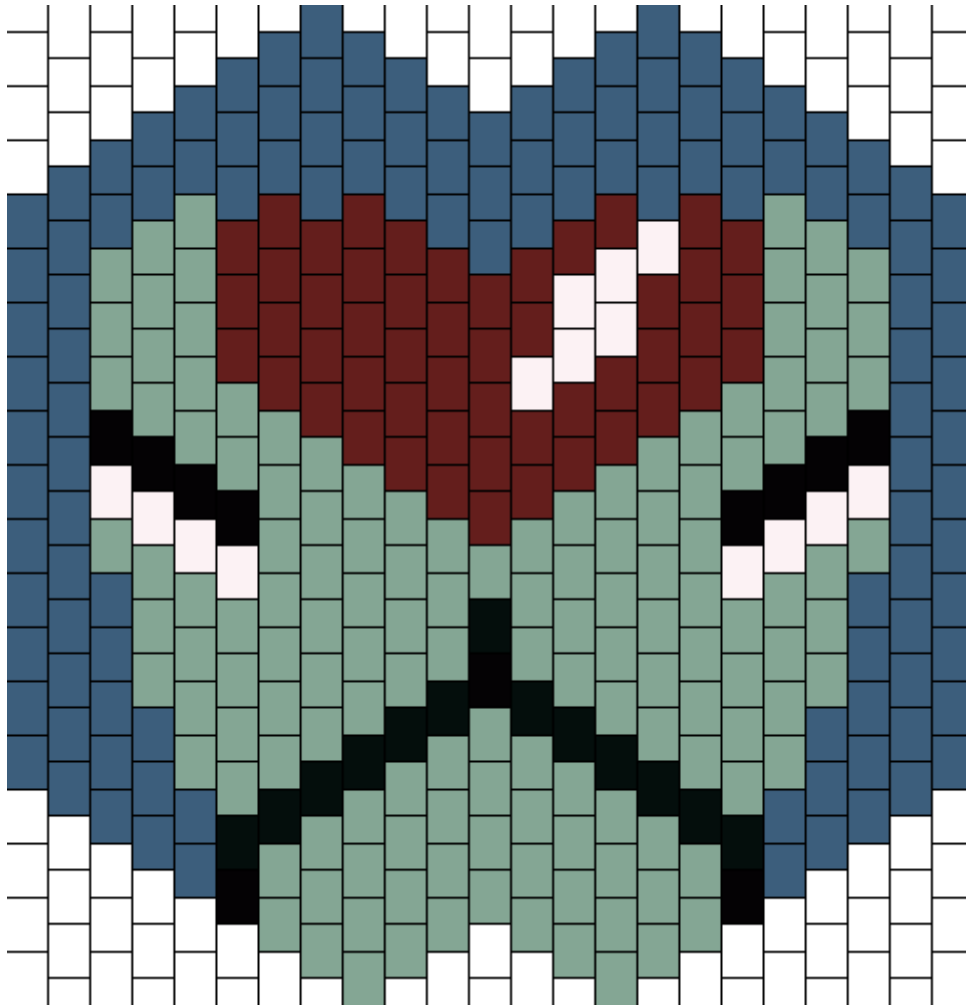

Evangelion Unit 00 Regular Size Kandi Mask

Kandi Pattern

Created by: LoliPoison

22 columns wide x 18 rows tall

141	119	51	14	13	11
-----	-----	----	----	----	----