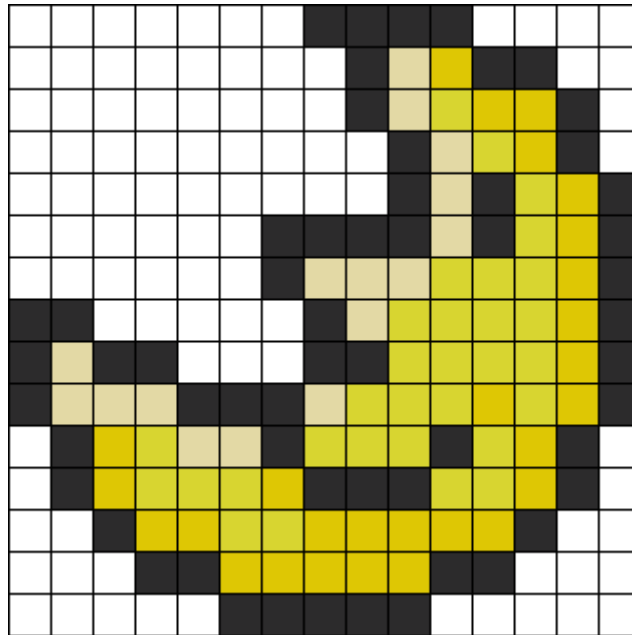

# Smiling Moon Kandi Pattern

Created by: Crumpet

15 columns wide x 15 rows tall

57	31	28	16
----	----	----	----