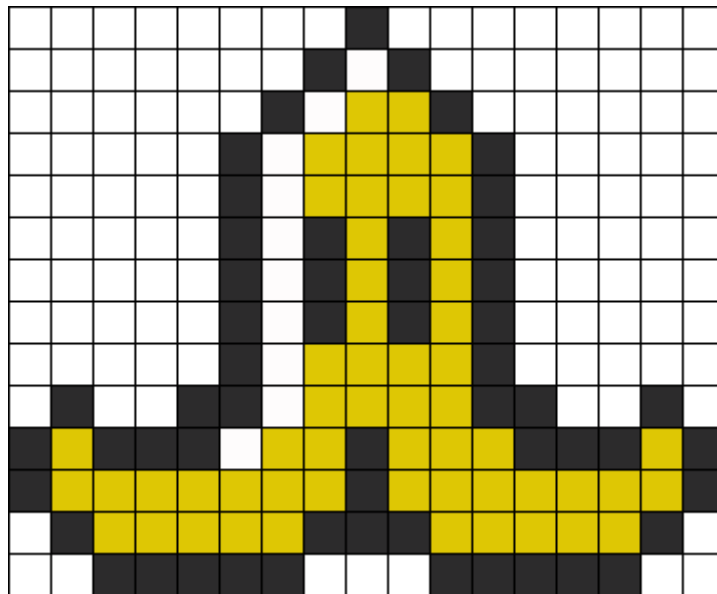

Mario Kart Banana Kandi Pattern

Created by: BeeDaBomb

17 columns wide x 14 rows tall

56

55

10