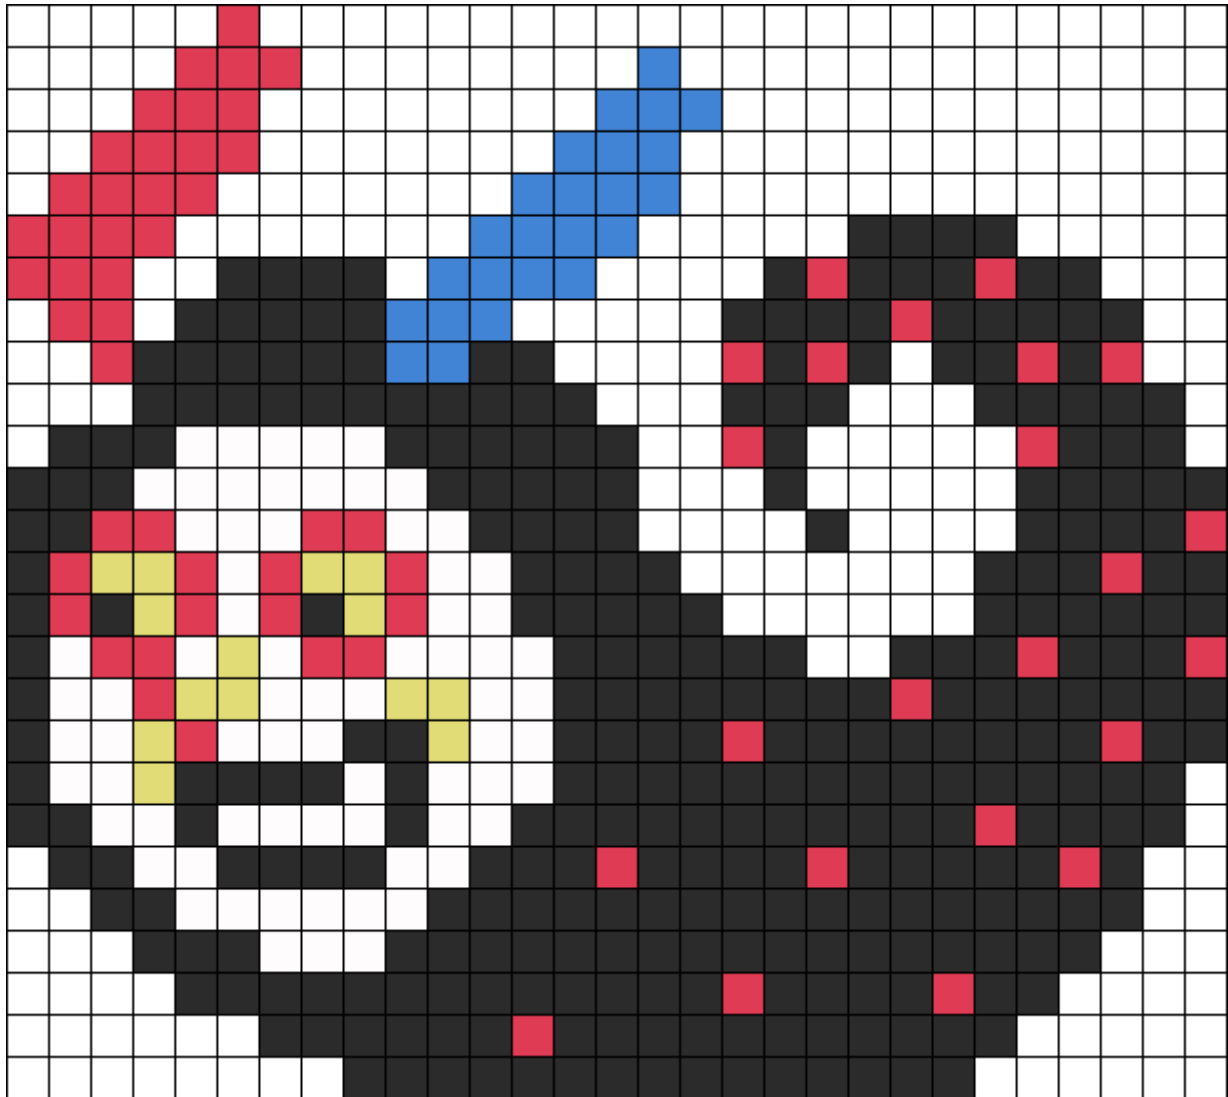

Charlotte Kandi Pattern

Created by: majestic_mermaids

29 columns wide x 26 rows tall

317	71	66	24	14
-----	----	----	----	----