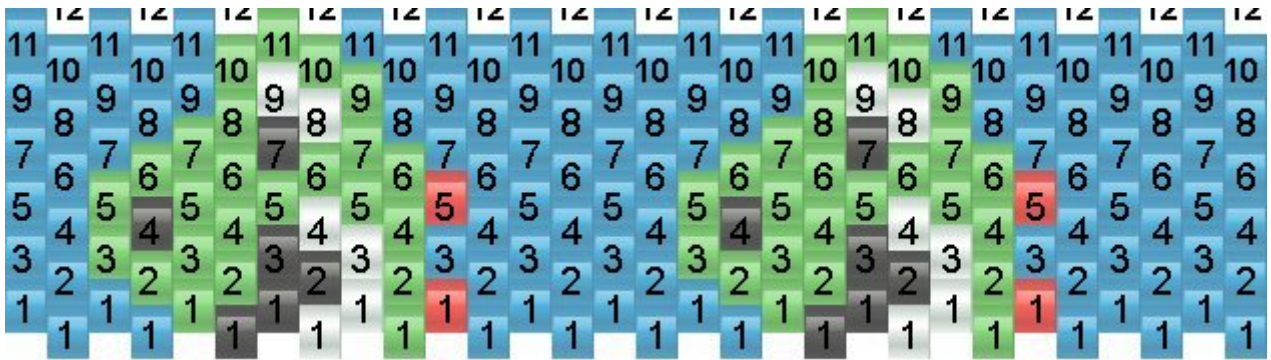

Mini Yoshi Kandi Pattern

Created by: Crumpet

30 columns wide x 6 rows tall

0