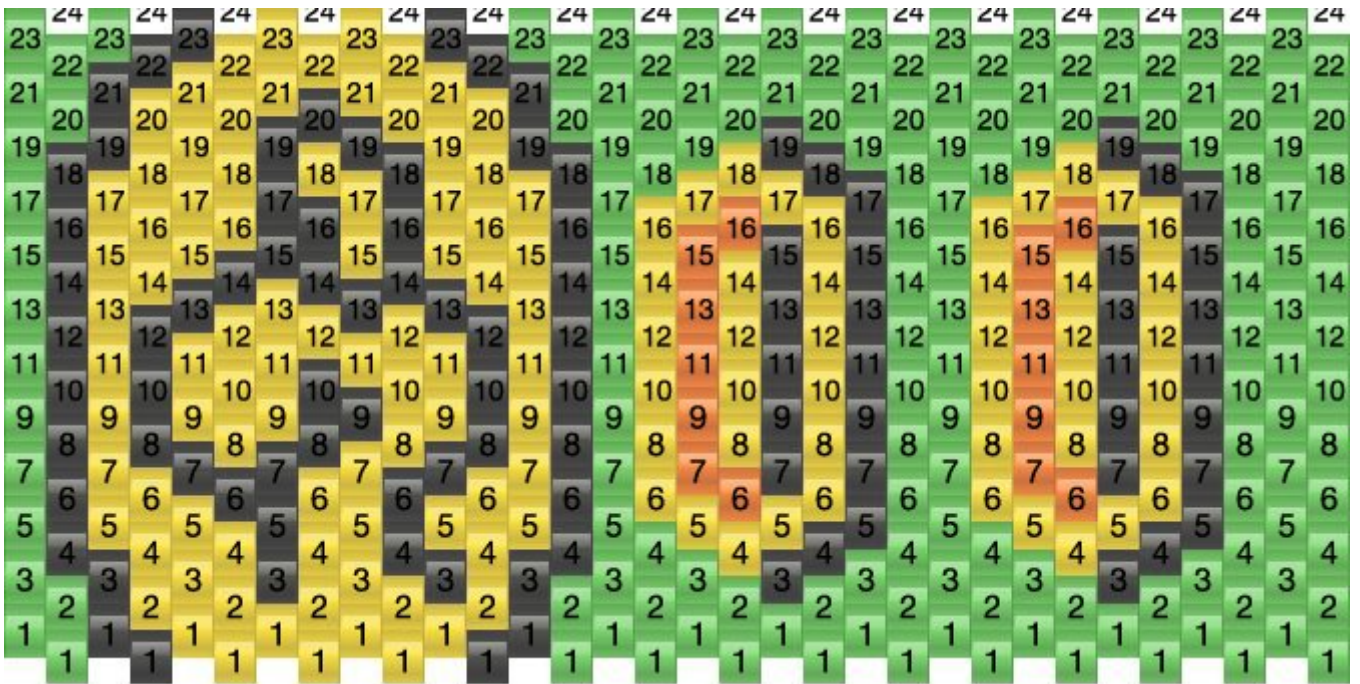

Yoshi Dragon Coin Kandi Pattern

Created by: Crumpet

32 columns wide x 12 rows tall

0