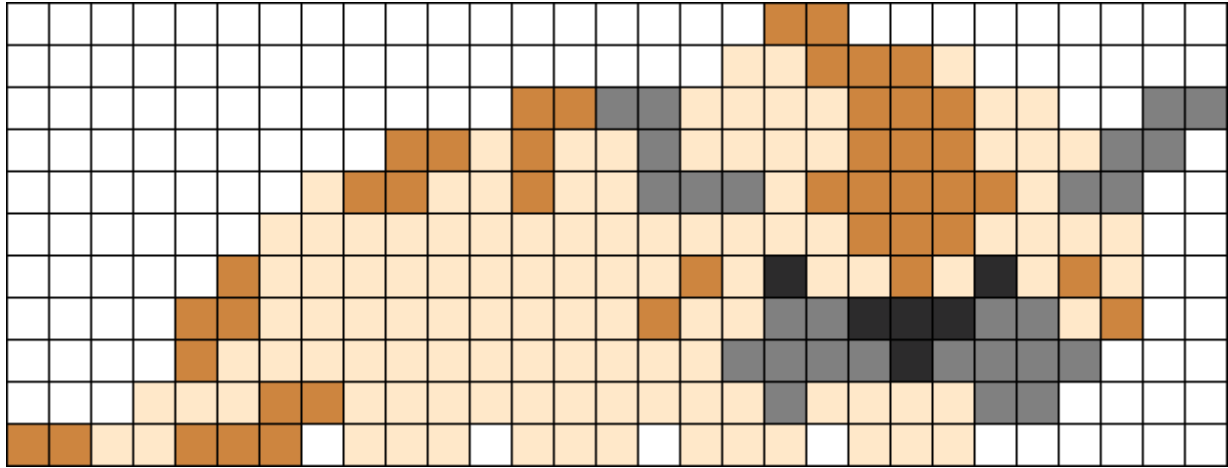

Appa Avatar The Last Air Bender Kandi Pattern

Created by: DayStar
29 columns wide x 11 rows tall

115	43	27	6
-----	----	----	---