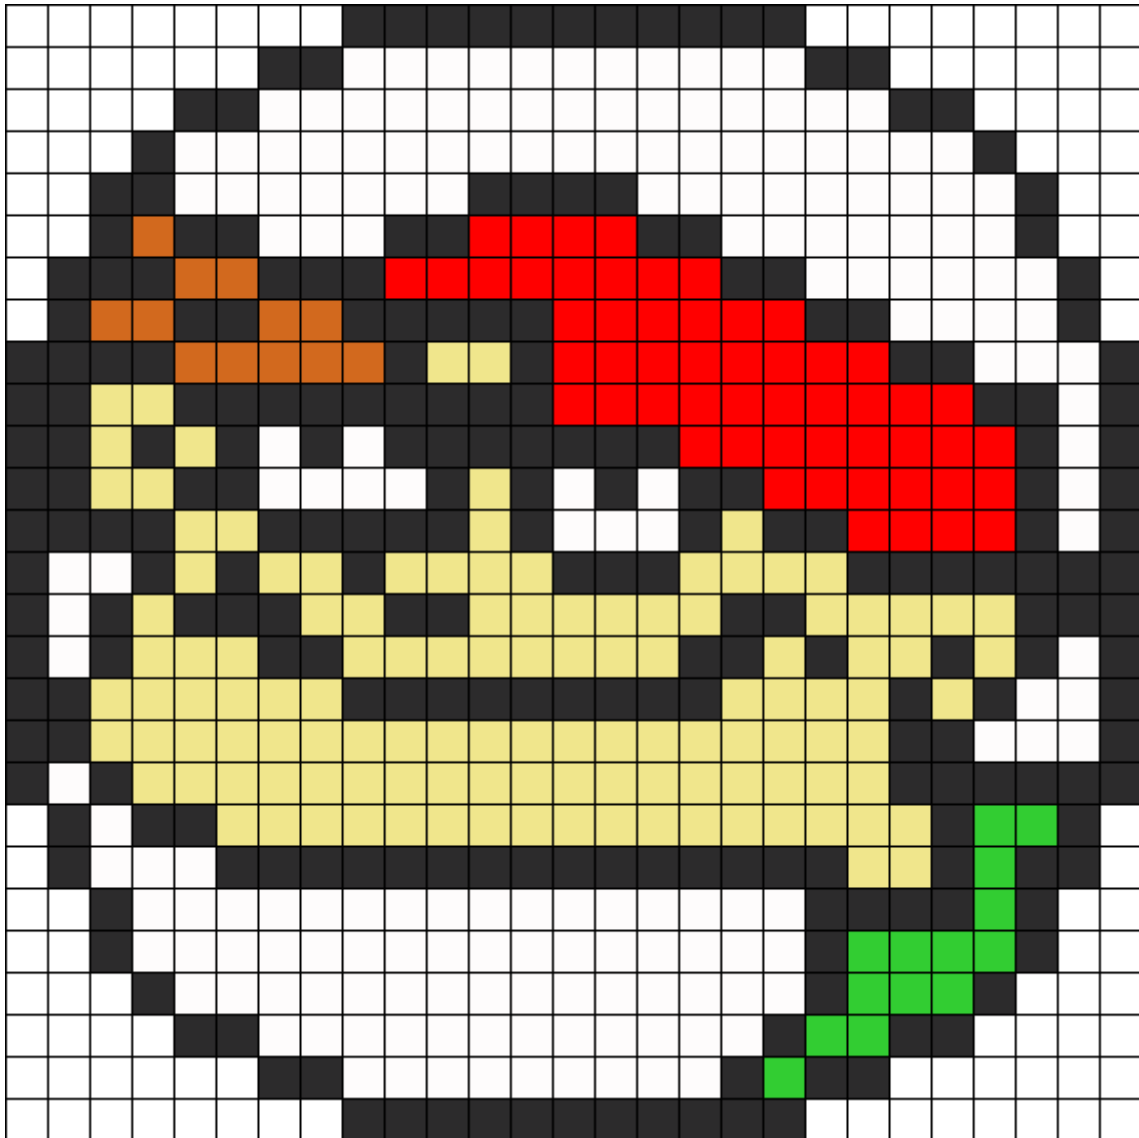

Kevin Jawbreaker Kandi Pattern

Created by: maninthebook

27 columns wide x 27 rows tall

239	12	54	120	182	14
-----	----	----	-----	-----	----