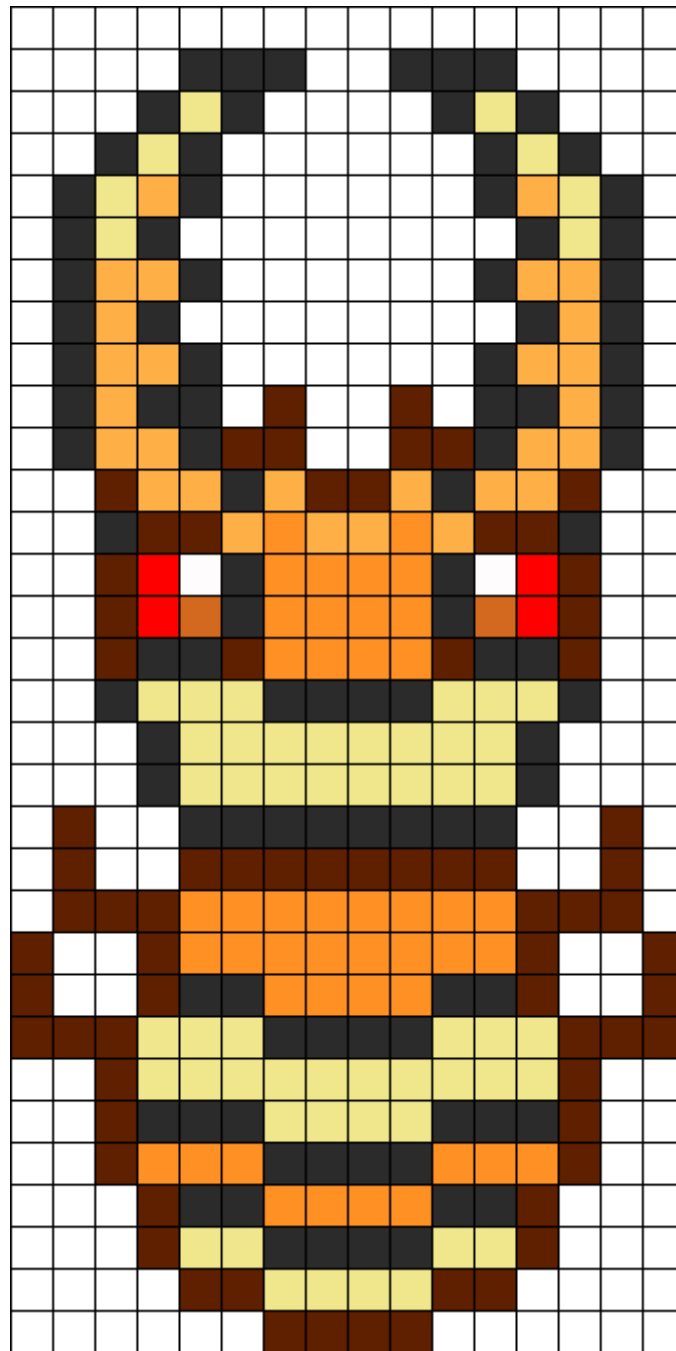

Terraria Antlion Kandi Pattern

Created by: Chipsahoy

16 columns wide x 32 rows tall

72	100	44	58	28	4	2	2
----	-----	----	----	----	---	---	---