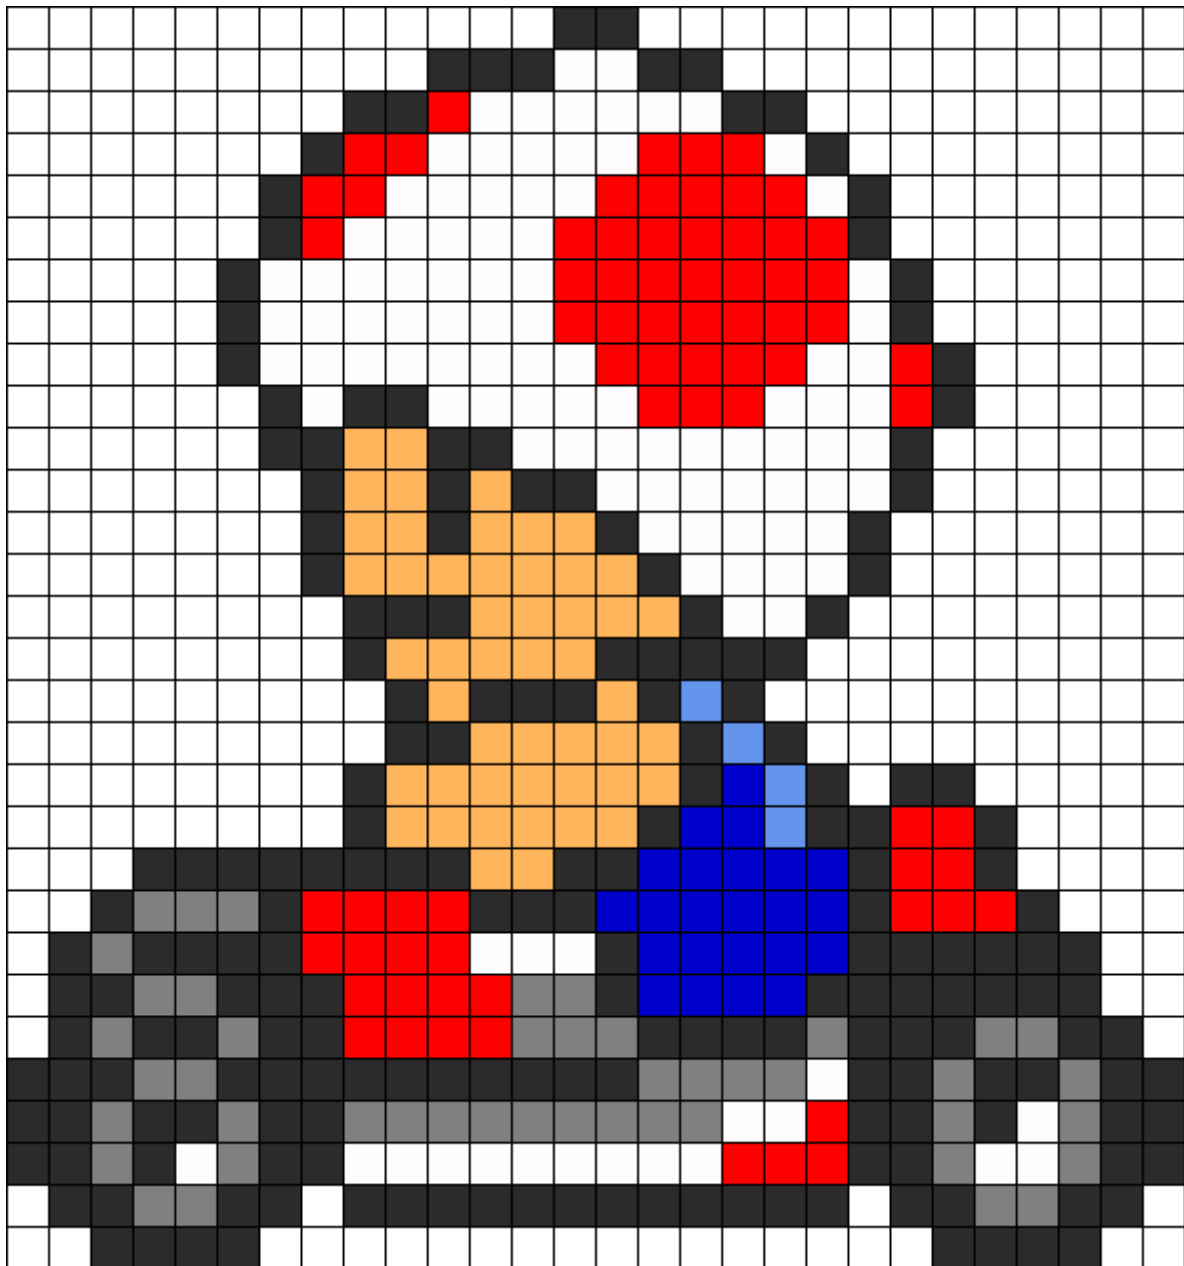

Mario Kart Toad Kandi Pattern

Created by: beadmaster7

28 columns wide x 30 rows tall

200	106	72	49	45	23	4
-----	-----	----	----	----	----	---