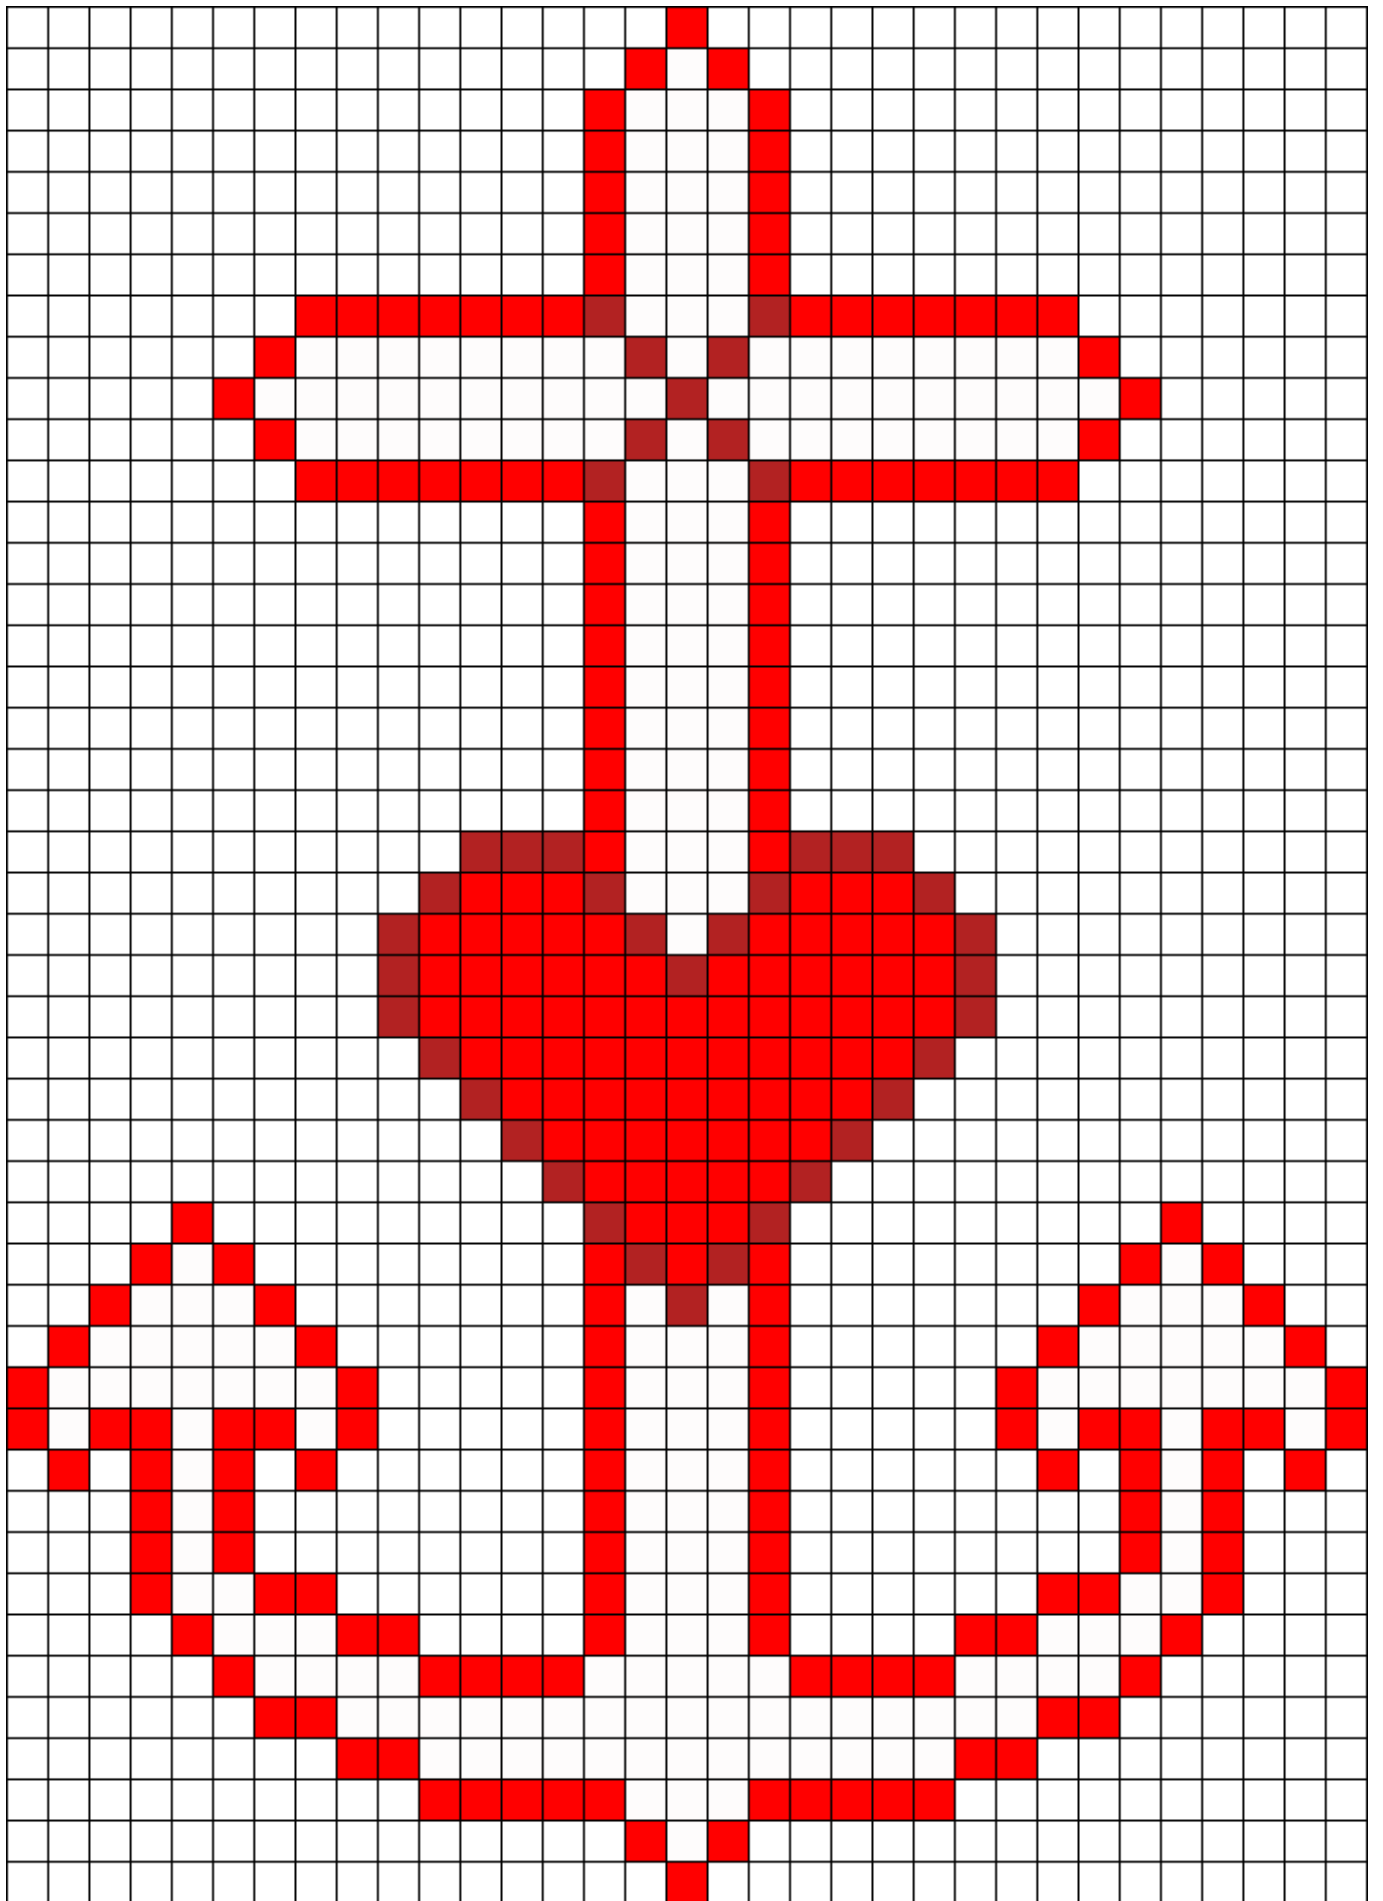

Sleeping With Sirens Heart Anchor Kandi Pattern

Created by: _KandiZombie_

33 columns wide x 46 rows tall

251

234

41